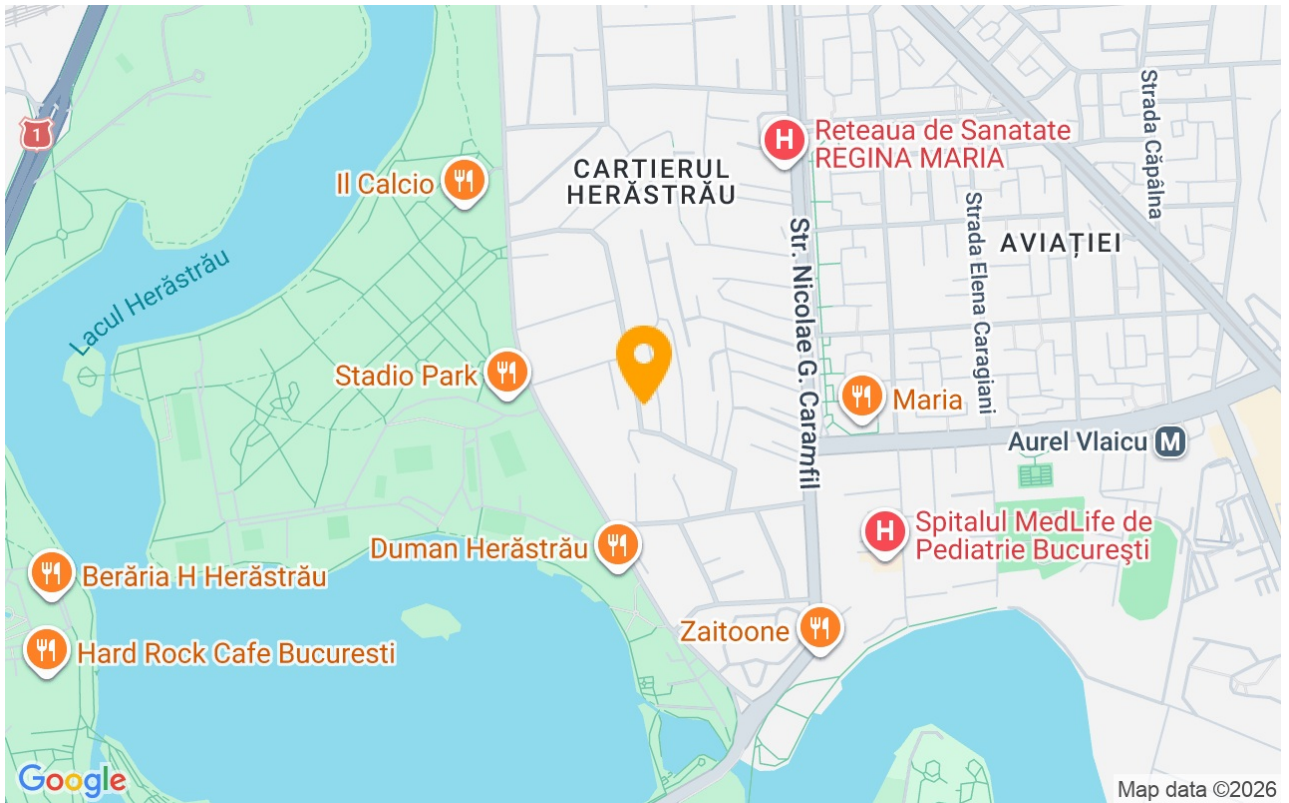

## Located In One Of Bucharest's Most Sought After Residential Areas

### About the area:

The Herăstrău district is one of the most exclusive and vibrant areas in northern Bucharest, renowned for its proximity to Herăstrău Park, top restaurants, cafes, and major business hubs. Quick access to Piața Victoriei, Băneasa Shopping City, and Otopeni Airport makes it an excellent choice for professionals and expats.

## Location