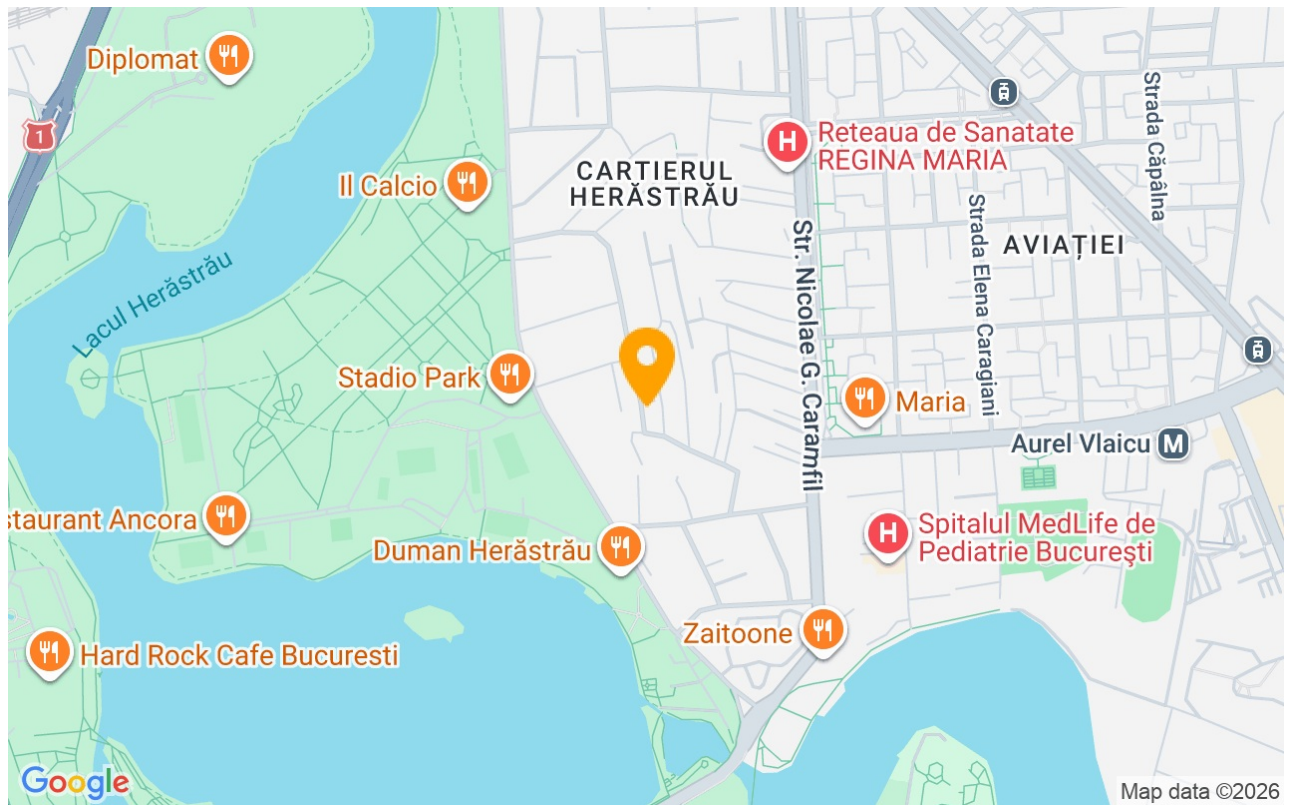

## Located In One Of Bucharest's Most Sought After Residential Areas

### About the area:

The Herăstrău district is one of the most exclusive and vibrant areas in northern Bucharest, renowned for its proximity to Herăstrău Park, top restaurants, cafes, and major business hubs. Quick access to Piața Victoriei, Băneasa Shopping City, and Otopeni Airport makes it an excellent choice for professionals and expats.

## Location