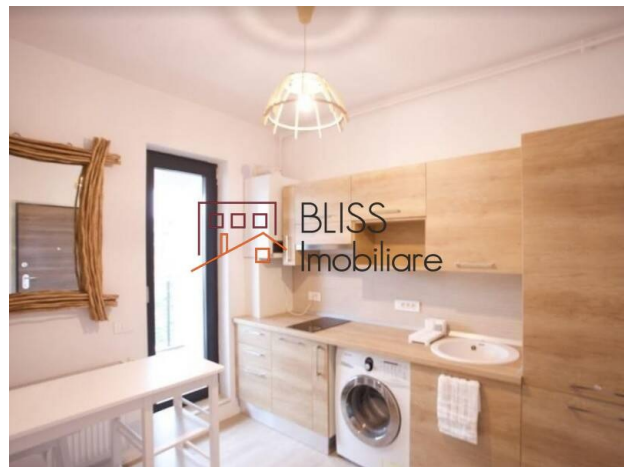

+40 729 005 624

contact@blissimobiliare.ro
(mailto:contact@blissimobiliare.ro)

Updated on 7 April 2026

Modern Studio With Terrace And Parking

Herastrau, Bucharest

650 EUR/ month

Web Reference
#120710

<https://blissimobiliare.ro/index.php/en/studio-apartment-for-rent-herastrau-nordului-bucharest-120710>
(<https://blissimobiliare.ro/index.php/en/studio-apartment-for-rent-herastrau-nordului-bucharest-120710>)

Description

This 37 sqm studio combines modern design with premium finishes, located in the highly desirable Herăstrău area of Bucharest. With a semi-open layout, luxury furnishings, and a generous terrace, this property is perfect for those seeking a refined urban lifestyle.

Located In One Of Bucharest's Most Sought After Residential Areas

Key features:

- Total area: 37 sqm
- Semi-open layout for optimal space usage
- Spacious terrace ideal for relaxing and entertaining
- Fully furnished and equipped with premium appliances
- 1 parking space included
- Secure access with intercom

About the area: