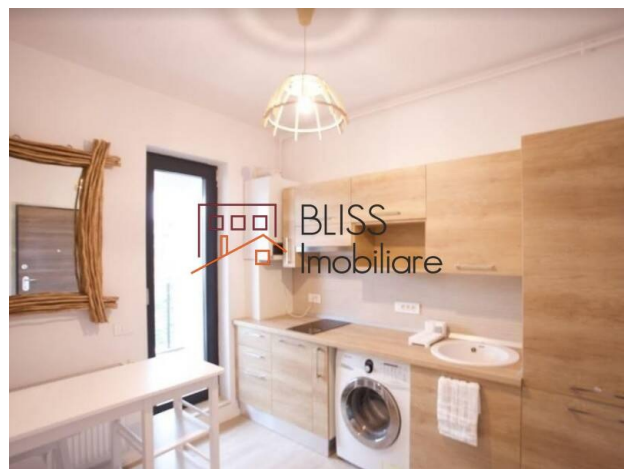

+40 729 005 624

contact@blissimobiliare.ro
(mailto:contact@blissimobiliare.ro)

Updated on 7 April 2026

Modern Studio With Terrace And Parking

Herastrau, Bucharest

650 EUR/ month

Web Reference
#120710

<https://blissimobiliare.ro/index.php/en/studio-apartment-for-rent-herastrau-nordului-bucharest-120710>
(<https://blissimobiliare.ro/index.php/en/studio-apartment-for-rent-herastrau-nordului-bucharest-120710>)

Description

This 37 sqm studio combines modern design with premium finishes, located in the highly desirable Herăstrău area of Bucharest. With a semi-open layout, luxury furnishings, and a generous terrace, this property is perfect for those seeking a refined urban lifestyle.

Located In One Of Bucharest's Most Sought After Residential Areas

Key features:

- Total area: 37 sqm
- Semi-open layout for optimal space usage
- Spacious terrace ideal for relaxing and entertaining
- Fully furnished and equipped with premium appliances
- 1 parking space included
- Secure access with intercom

About the area: