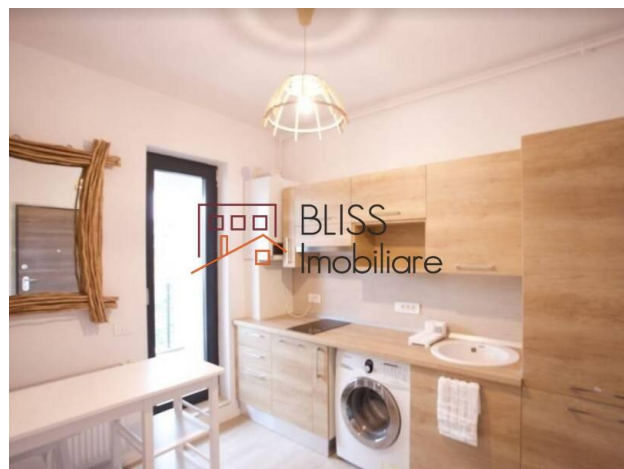

+40 729 005 624

contact@blissimobiliare.ro
(mailto:contact@blissimobiliare.ro)

Updated on 7 April 2026

Modern Studio With Terrace And Parking

Herastrau, Bucharest

650 EUR/ month

Web Reference
#120710

<https://blissimobiliare.ro/index.php/en/studio-apartment-for-rent-herastrau-nordului-bucharest-120710>
(<https://blissimobiliare.ro/index.php/en/studio-apartment-for-rent-herastrau-nordului-bucharest-120710>)

Description

This 37 sqm studio combines modern design with premium finishes, located in the highly desirable Herăstrău area of Bucharest. With a semi-open layout, luxury furnishings, and a generous terrace, this property is perfect for those seeking a refined urban lifestyle.

Located In One Of Bucharest's Most Sought After Residential Areas

Key features:

- Total area: 37 sqm
- Semi-open layout for optimal space usage
- Spacious terrace ideal for relaxing and entertaining
- Fully furnished and equipped with premium appliances
- 1 parking space included
- Secure access with intercom

About the area: