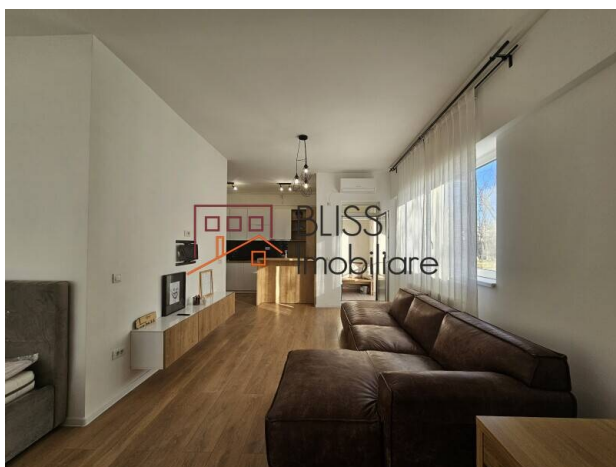

+40 729 005 624

contact@blissimobiliare.ro
(mailto:contact@blissimobiliare.ro)

Updated on 28 January 2025

studio apartment

Park_Residences 6, Baneasa Metav, Bucharest

500 EUR +VAT / month

Web Reference
#124471

<https://blissimobiliare.ro/index.php/en/studio-apartment-for-rent-baneasa-sisesti-jandarmerie-straulesti-sector-1-bucharest-124471> (<https://blissimobiliare.ro/index.php/en/studio-apartment-for-rent-baneasa-sisesti-jandarmerie-straulesti-sector-1-bucharest-124471>)

Description

The apartment, located on the ground floor, is part of a residential complex built in 2021, in a quiet area of the Aviatiei/Băneasa neighborhood.

It offers a usable area of 45 sqm and a 4.4 sqm balcony.

This modern apartment is ideal for those seeking a peaceful environment, combined with the convenience of being in one of the city's most sought-after areas.

With contemporary finishes and a well-designed layout, it provides both comfort and functionality.