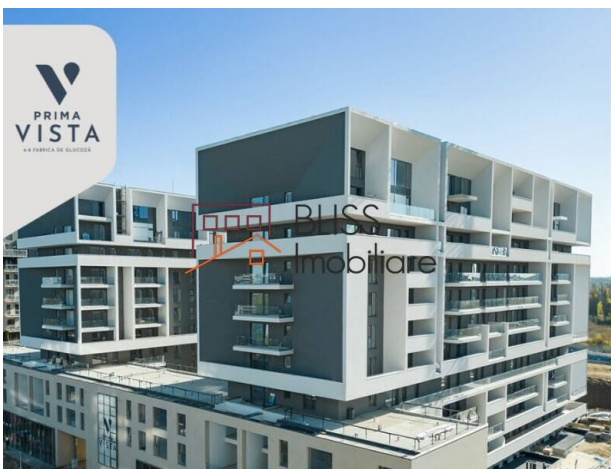

PRIMA Vista, Fabrica de Glucoza, Bucharest

<https://blissimobiliare.ro/index.php/en/apartment-1-bedroom-for-sale-aviatiei-promenada-mall-metro-pipera-bucharest-145459> (<https://blissimobiliare.ro/index.php/en/apartment-1-bedroom-for-sale-aviatiei-promenada-mall-metro-pipera-bucharest-145459>)

Description

Discover a 1-bedroom apartment designed for comfortable and efficient urban living, enhanced by a private 10 sqm terrace and panoramic views that bring in more natural light and openness every day. The layout is practical and well balanced, featuring a separate bedroom for added privacy, an open-plan living room with kitchen for everyday functionality, and a bathroom positioned to support an easy interior flow.