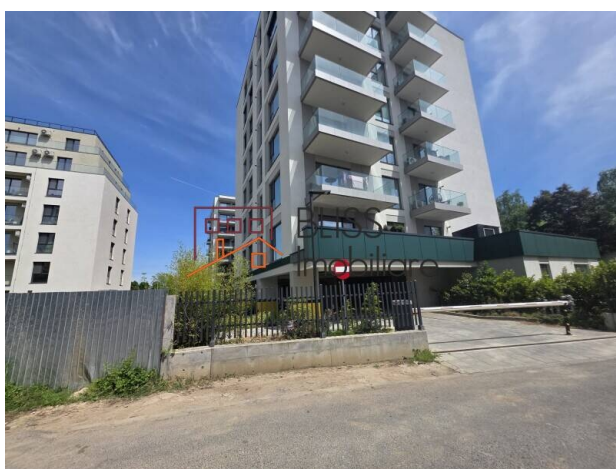

Violetta Tudorache

+40 729 005 624

contact@blissimobiliare.ro
(mailto:contact@blissimobiliare.ro)

Updated on 23 June 2026

1-Bedroom Apartment with Private Garden

165,000 EUR +VAT

Web Reference
#145546

📍 Escape Residence, Petrom City, Bucharest

<https://blissimobiliare.ro/index.php/en/apartment-1-bedroom-for-sale-baneasa-sisesti-jandarmerie-straulesti-sector-1-bucharest-145546> (<https://blissimobiliare.ro/index.php/en/apartment-1-bedroom-for-sale-baneasa-sisesti-jandarmerie-straulesti-sector-1-bucharest-145546>)

Description

This 1-bedroom apartment offers a practical balance between comfort, functionality and the rare advantage of a private garden. Located on the ground floor of a building completed in 2022, the property has a total usable area of 46.62 sqm, complemented by a 7.38 sqm terrace and a 31.50 sqm private garden.

Heating is provided by the building, and the property is located in a block with lift, making it a practical option for those looking for a compact, well-organized and easy-to-adapt home.

The Străulești - Băneasa/Sisești/Jandarmerie location offers convenient access to key areas in northern Bucharest, nearby residential amenities, urban services and important road connections.