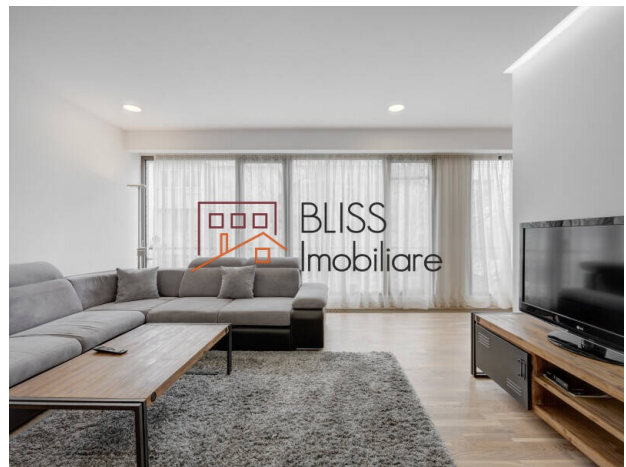

## Spacious and bright 2 bedroom apartment near Piata Floreasca

Web Reference  
**#38860**

Floreasca (Piata), Bucharest

<https://blissimobiliare.ro/index.php/en/apartment-2-bedrooms-for-rent-floreasca-barbu-vacarescu-bucharest-38860> (<https://blissimobiliare.ro/index.php/en/apartment-2-bedrooms-for-rent-floreasca-barbu-vacarescu-bucharest-38860>)

### Description

Modern 2 bedroom apartment on the 3rd floor of a 4-storey building completed in 2016 very near to the popular Piata Floreasca area.

## Photos