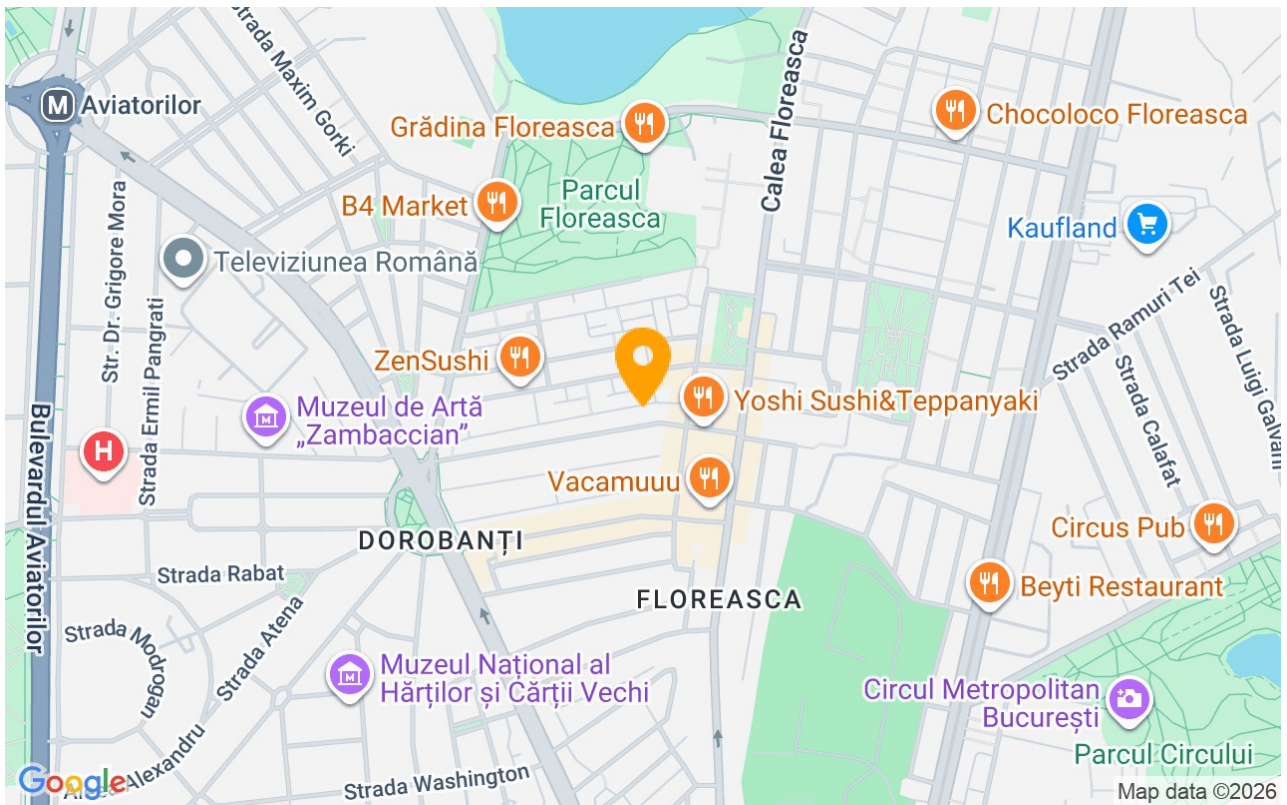

Located in the Dorobanti Floreasca neighborhood with quick access to the Floreasca and Herastrau Park, commercial outlets, as well as public transport. Nearby is the Aviatorilor and Piata Victoriei metro station..

Location, location and location. A few steps away from Piata Floreasca you will live in one of the most vibrant and dynamic areas of Bucharest. With many restaurants, coffeeshops and shops in the direct vicinity. The warm, bohemian feeling of the area is popular with creative and entrepreneurial people.

## Location