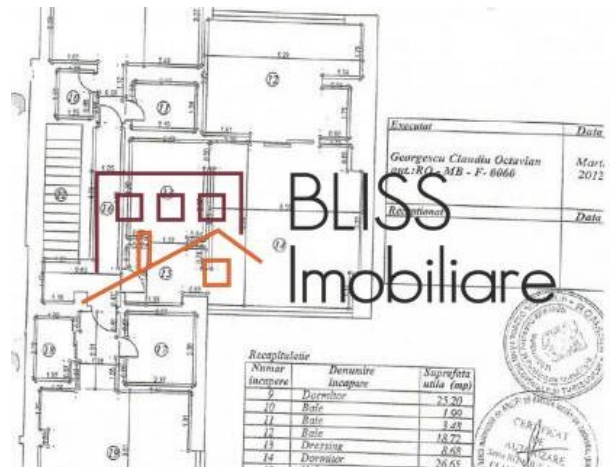

+40 729 005 624

contact@blissimobiliare.ro
(mailto:contact@blissimobiliare.ro)

Updated on 25 October 2018

4 bedroom duplex apartment

Kiseleff, Bucharest

Web Reference

#43617

<https://blissimobiliare.ro/index.php/en/apartment-duplex-4-bedrooms-for-rent-dorobanti-primaverii-kiseleff-aviatorilor-bucharest-43617> (<https://blissimobiliare.ro/index.php/en/apartment-duplex-4-bedrooms-for-rent-dorobanti-primaverii-kiseleff-aviatorilor-bucharest-43617>)

Description