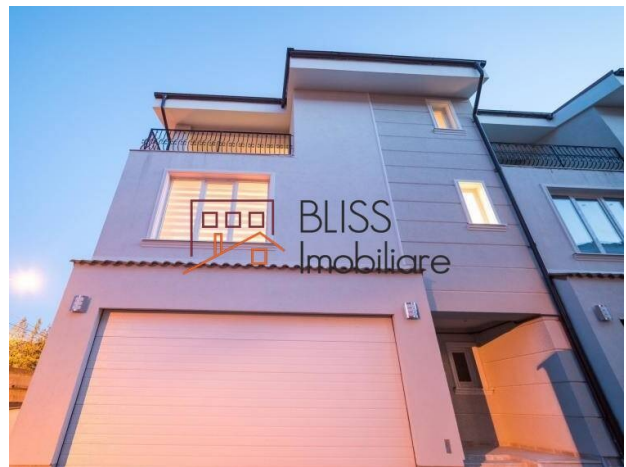

Web Reference
#45569

<https://blissimobiliare.ro/index.php/en/villa-5-bedrooms-for-rent-iancu-nicolae-pipera-bucharest-ilfov-45569> (<https://blissimobiliare.ro/index.php/en/villa-5-bedrooms-for-rent-iancu-nicolae-pipera-bucharest-ilfov-45569>)

Description

Maya Forest Residence offers a modern designed comfortable living environment, a residential compound with personality and style, including all facilities of a high standard residential project with quality finishing

- A dynamic and fresh new home concept, a valuable investment

GENERAL INFORMATION:

- 1948 sqm of land
- 8 houses
- GF+2 Floors
- Each house has 310 sqm constructed 250 sqm util areas
- 50 up to 120 sqm net terrace and garden areas
- 16 guest parkings
- 2 large private garages for each house
- Private gardens with automatic irrigation systems for each house
- Gated community
- NO common area charges
- Strong and individual structured houses
- Alarm cable infrastructure for each house
- Double walls in between houses including 10 cm sonic insulation

Location

Photos