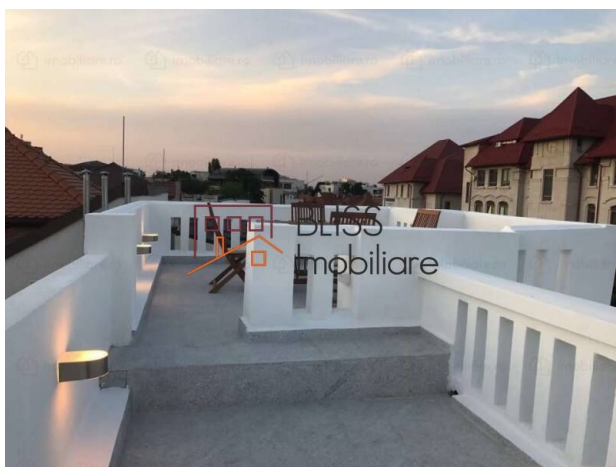

## 4 bedroom villa

Kiseleff, Bucharest

**1,250,000 EUR**

Web Reference  
**#48078**

<https://blissimobiliare.ro/index.php/en/villa-4-bedrooms-for-sale-dorobanti-primaverii-kiseleff-aviatorilor-bucharest-48078> (<https://blissimobiliare.ro/index.php/en/villa-4-bedrooms-for-sale-dorobanti-primaverii-kiseleff-aviatorilor-bucharest-48078>)

### Description

This renovated villa is situated on a quiet street, with low-rise villas and similar architecture, in the vicinity of Pia Bratianu gymnasium.

Relatively high availability of public parking spaces compared to other streets in the Kiseleff Aviatorilor area.

Fully refurbished villa on a quiet street in the area between Kiseleff Boulevard and Docentilor and Clucerului.

The layout is ideal as the villa has 2 separate entrances for the ground floor and first floor, plus a third entrance for the staircase with general access that serves the entire building.

## Photos