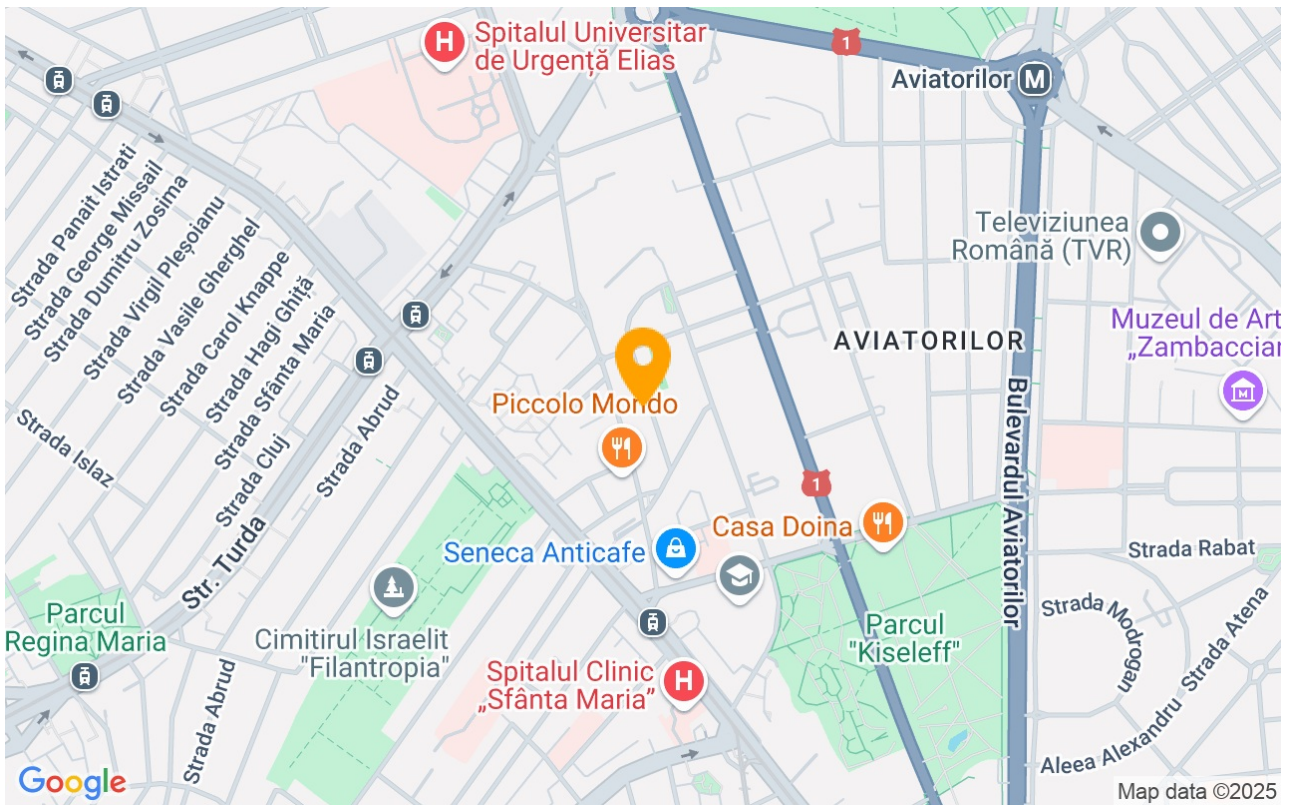

### Description

This renovated villa is situated on a quiet street, with low-rise villas and similar architecture, in the vicinity of Pia Bratianu gymnasium.

Relatively high availability of public parking spaces compared to other streets in the Kiseleff Aviatorilor area.

## Location