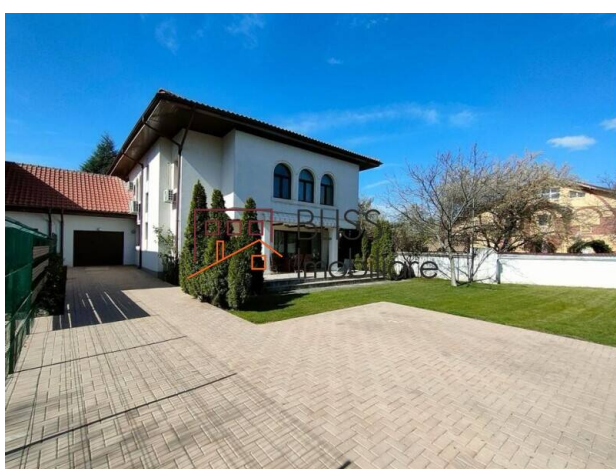

## Spacious 4 bedroom villa on a plot of 600sqm

Web Reference  
**#79069**

📍 Iancu Nicolae Jolie Ville , Bucharest / Ilfov

<https://blissimobiliare.ro/index.php/en/villa-4-bedrooms-for-rent-iancu-nicolae-pipera-bucharest-ilfov-79069> (<https://blissimobiliare.ro/index.php/en/villa-4-bedrooms-for-rent-iancu-nicolae-pipera-bucharest-ilfov-79069>)

### Description

Charming and spacious villa, located in Baneasa Jolie Ville area, with 370sqm built surface, on a plot of 600sqm. The garden has 450 sqm.

## Close to kindergartens and international schools

This pet friendly villa is situated in a quiet neighborhood offering you a pleasant and private home.

The villa is composed of GF+1F+A, as follows:

- Ground floor: generous living room, bedroom/office, large fully equipped closed kitchen, a bathroom, direct access to storage and garage;
- 1st floor: the master bedroom with its own bathroom, two bedrooms, an open space which can be used as a second living room, a bathroom and a laundry room;
- Attic: 100 sqm open space and plenty of storage spaces.

The villa has a sunny terrace and plenty of green space in the garden: lawn, trees, greenery and berries.

This property has a garage for one car and a parking space for two others.