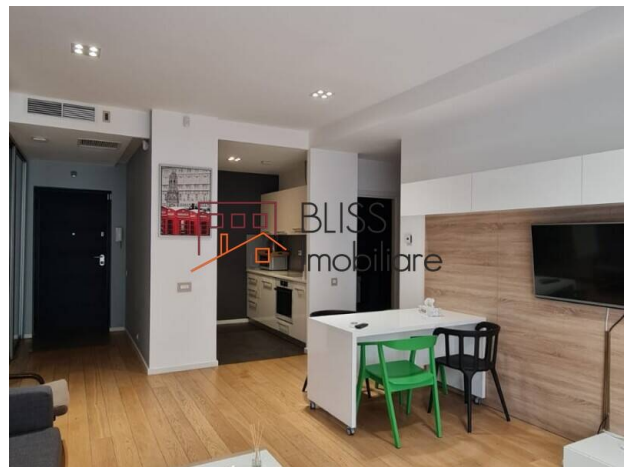

+40 729 005 624

contact@blissimobiliare.ro
(mailto:contact@blissimobiliare.ro)

Updated on 6 May 2026

1 bedroom apartment based on the shore of Lake Floreasca

One Floreasca Lake I, Aviatiei, Bucharest

900 EUR +VAT / month

Web Reference
#82999

<https://blissimobiliare.ro/index.php/en/apartment-1-bedroom-for-rent-aviatiei-promenada-mall-metro-pipera-bucharest-82999> (<https://blissimobiliare.ro/index.php/en/apartment-1-bedroom-for-rent-aviatiei-promenada-mall-metro-pipera-bucharest-82999>)

Description

Discover an exquisite 1-bedroom apartment located in the prestigious One Floreasca Lake residential complex. This modern apartment features a spacious living room and a comfortable bedroom, complemented by a well-equipped kitchen and an elegant bathroom.

Based at 8-minutes walking distance from Aurel Vlaicu metro station

With a usable area of 57 sqm, the apartment offers a generous and efficiently utilized space, perfect for a contemporary lifestyle. Situated on the 1st floor of a 5-story building constructed in 2015, this residence benefits from all the advantages of a new construction, with high-quality finishes and modern amenities.

One of the key advantages of this apartment is the underground parking space, providing comfort and security for your vehicle.

Living in One Floreasca Lake, you'll have access to all the amenities of an exclusive area of Bucharest. Top restaurants, private clinics, parks, relaxation areas, gyms, kindergartens, and schools are all within reach, offering you a comfortable and refined lifestyle.