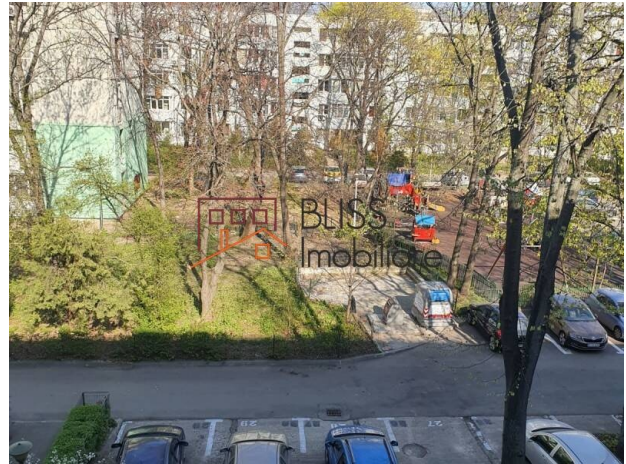

<https://blissimobiliare.ro/index.php/en/apartment-2-bedrooms-for-sale-liviu-rebreanu-bucharest-85192>
(<https://blissimobiliare.ro/index.php/en/apartment-2-bedrooms-for-sale-liviu-rebreanu-bucharest-85192>)

Description

Property details

Rooms no.	3
Useable surface	55m ²
Constructed surface	59m ²
Apartment type	Apartment
Type of rooms	Semi-independent
Type of comfort	Comfort 1
Bedrooms no.	2
Kitchens no.	1
Bathrooms no.	1
Building type	Block
Year built	1966
Year renovated	2017
Config	P+4
Floor	3
Balconies no.	1
State	Finished
Elevator	No