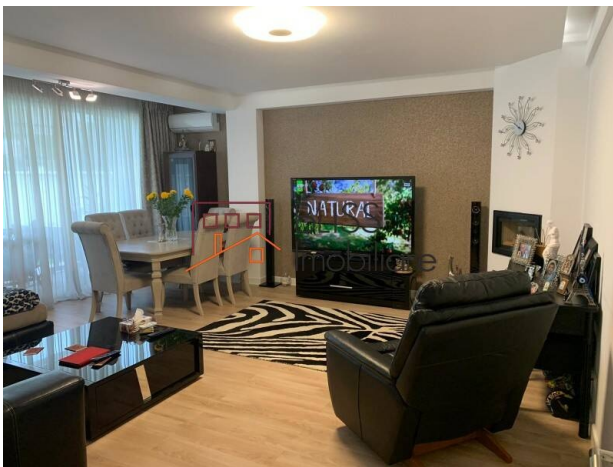

+40 729 005 624

contact@blissimobiliare.ro
(mailto:contact@blissimobiliare.ro)

Updated on 18 February 2021

6 bedroom villa

Maya Forest Residence, Iancu Nicolae British School Bucharest, Bucharest / Ilfov

Web Reference
#88706

<https://blissimobiliare.ro/index.php/en/villa-6-bedrooms-for-rent-iancu-nicolae-pipera-bucharest-ilfov-88706> (<https://blissimobiliare.ro/index.php/en/villa-6-bedrooms-for-rent-iancu-nicolae-pipera-bucharest-ilfov-88706>)

Description

Superb modern villa with 7 rooms, located in the Iancu Nicolae / Pipera area, close to the Băneasa forest, in a quiet location and at the same time close to all international schools and points of interest in the north of Bucharest.

The property is divided over 3 levels (GF + 2) and has a usable area of 230 sqm and a total constructed area of 279 sqm, being divided as follows:

Ground floor: hall, living room with exit to the terrace / yard of 112 sqm with superb view to the forest, bathroom, closed kitchen, double garage;

Floor: hallway, 3 bedrooms (one master bedroom with dressing room), 2 bathrooms;

Floor 2: 2 bedrooms, office / entertainment room, bathroom and terrace.

The house has very good quality finishes, is very spacious and has a great layout.