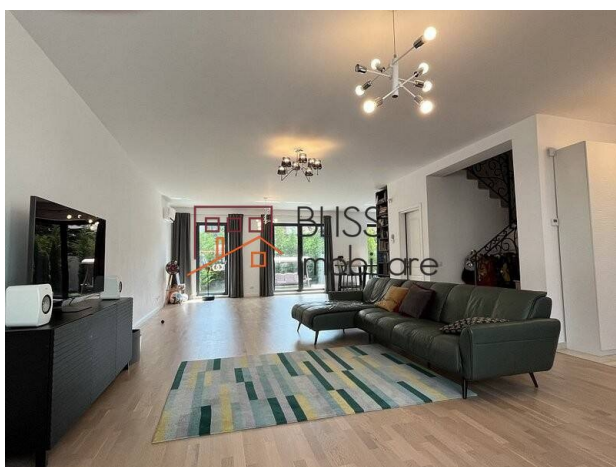

+40 729 005 624

contact@blissimobiliare.ro
(mailto:contact@blissimobiliare.ro)

Updated on 1 April 2026

4 bedroom villa with 2 parking spaces, Iancu Nicolae area

Web Reference
#89476

Rafael Little London, Iancu Nicolae, Bucharest / Ilfov

<https://blissimobiliare.ro/index.php/en/villa-4-bedrooms-for-rent-iancu-nicolae-pipera-bucharest-ilfov-89476> (<https://blissimobiliare.ro/index.php/en/villa-4-bedrooms-for-rent-iancu-nicolae-pipera-bucharest-ilfov-89476>)

Description

Premium 4 bedroom villa with Gf+2+At height regime, located in the exclusive residential complex Rafael Little London, Erou Iancu Nicolae area.

Near Jolie Ville, Baneasa Shopping City and Pipera Plaza malls.

The villa immediately stands out from the other options in the area thanks to its unique architecture, designed by the well-known architect, Sorin Puran.

It has a usable area of 285 sqm and is located on a plot of 218 sqm, with a private garden of 108 sqm, landscaped with lawn and ornamental shrubs.

The ground floor is composed of a generous and bright living room with fireplace, which integrates the dining area and the fully equipped open space kitchen, a storage space and a bathroom.

On the first floor, there is a master bedroom with a bathroom and 2 other bedrooms with a shared bathroom.

The attic includes an open space, a bathroom and a bedroom with a dressing room.