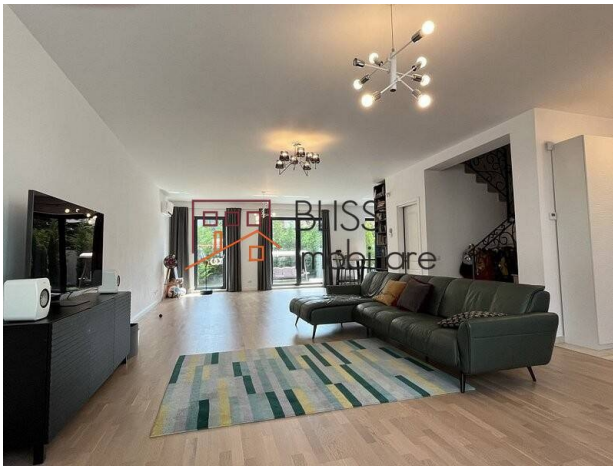

+40 729 005 624

contact@blissimobiliare.ro
(mailto:contact@blissimobiliare.ro)

Updated on 1 April 2026

4 bedroom villa with 2 parking spaces, Iancu Nicolae area

Web Reference
#89476

Rafael Little London, Iancu Nicolae, Bucharest / Ilfov

<https://blissimobiliare.ro/index.php/en/villa-4-bedrooms-for-rent-iancu-nicolae-pipera-bucharest-ilfov-89476> (<https://blissimobiliare.ro/index.php/en/villa-4-bedrooms-for-rent-iancu-nicolae-pipera-bucharest-ilfov-89476>)

Description

Premium 4 bedroom villa with Gf+2+At height regime, located in the exclusive residential complex Rafael Little London, Erou Iancu Nicolae area.

Near Jolie Ville, Baneasa Shopping City and Pipera Plaza malls.

The villa immediately stands out from the other options in the area thanks to its unique architecture, designed by the well-known architect, Sorin Puran.

It has a usable area of 285 sqm and is located on a plot of 218 sqm, with a private garden of 108 sqm, landscaped with lawn and ornamental shrubs.

The ground floor is composed of a generous and bright living room with fireplace, which integrates the dining area and the fully equipped open space kitchen, a storage space and a bathroom.

On the first floor, there is a master bedroom with a bathroom and 2 other bedrooms with a shared bathroom.

The attic includes an open space, a bathroom and a bedroom with a dressing room.