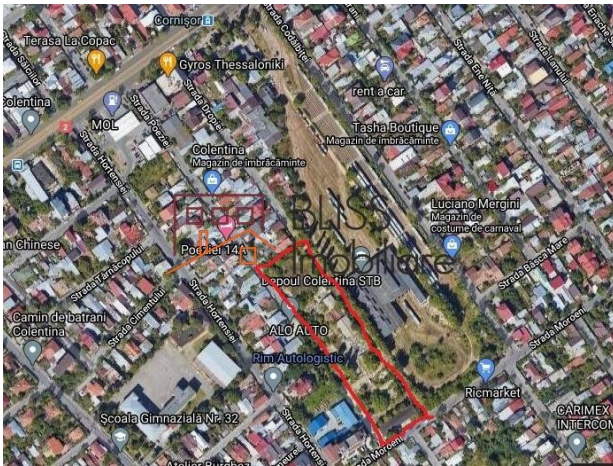

Web Reference
#902737

<https://blissimobiliare.ro/index.php/en/land-for-sale-colentina-nord-bucharest-902737>
(<https://blissimobiliare.ro/index.php/en/land-for-sale-colentina-nord-bucharest-902737>)

Land details

Land type	Constructible land
Size	10,809 m ²
Land usage coefficient	2.5
Percentage of occupation	60%
Street openings	59 m
Road type	Asphalt

Utilities

 Electricity

 Water

 Natural gas

 Sewage

Location