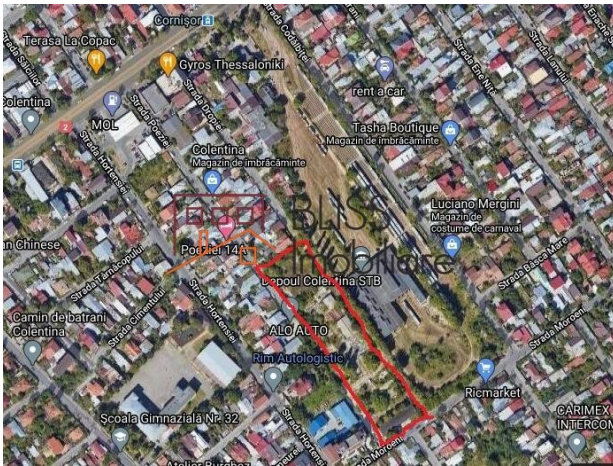

Web Reference
#902737

<https://blissimobiliare.ro/index.php/en/land-for-sale-colentina-nord-bucharest-902737>
 (https://blissimobiliare.ro/index.php/en/land-for-sale-colentina-nord-bucharest-902737)

Land details

Land type	Constructible land
Size	10,809 m ²
Land usage coefficient	2.5
Percentage of occupation	60%
Street openings	59 m
Road type	Asphalt

Utilities

 Electricity

 Water

 Natural gas

 Sewage

Location