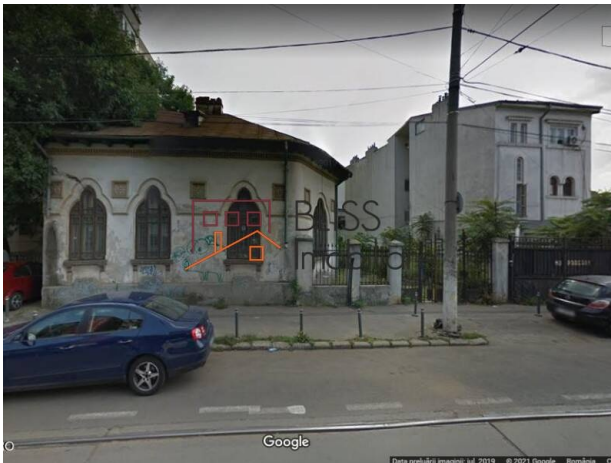

Isfahan Doekhie

 +40 729 896 897

 contact@blissimobiliare.ro
(mailto:contact@blissimobiliare.ro)

Updated on 10 April 2025

Land 655 m²;

 Calarasi, Bucharest

600,000 EUR
916 EUR / m²

Web Reference
#902876

<https://blissimobiliare.ro/index.php/en/land-for-sale-calarasi-bucharest-902876>
(<https://blissimobiliare.ro/index.php/en/land-for-sale-calarasi-bucharest-902876>)

Land details

Land type	Constructible land
Size	655 m ²
Land usage coefficient	2.5
Percentage of occupation	80%
Protected area	No