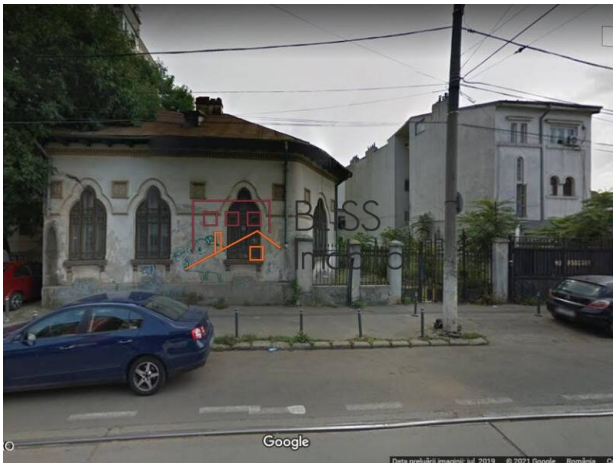

Isfahan Doekhie

 +40 729 896 897

 contact@blissimobiliare.ro
(mailto:contact@blissimobiliare.ro)

Updated on 23 June 2026

Land 655 m²;

 Calarasi, Bucharest

600,000 EUR
916 EUR / m²

Web Reference
#902876

<https://blissimobiliare.ro/index.php/en/land-for-sale-calarasi-bucharest-902876>
(<https://blissimobiliare.ro/index.php/en/land-for-sale-calarasi-bucharest-902876>)

Land details

Land type	Constructible land
Size	655 m ²
Land usage coefficient	2.5
Percentage of occupation	80%
Protected area	No