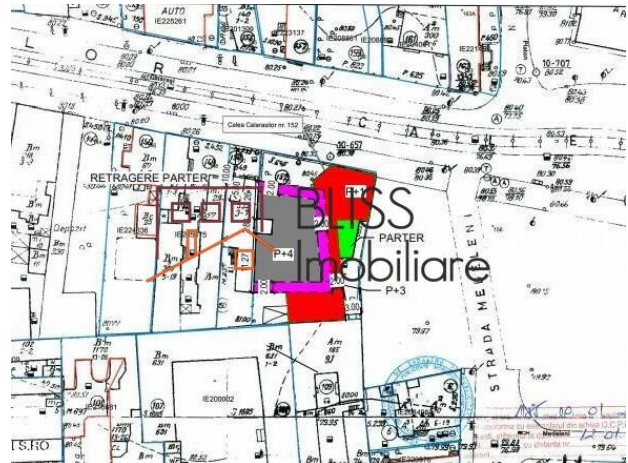

<https://blissimobiliare.ro/index.php/en/land-for-sale-calarasi-bucharest-902876>
(<https://blissimobiliare.ro/index.php/en/land-for-sale-calarasi-bucharest-902876>)

Land details

Land type	Constructible land
Size	655 m ²
Land usage coefficient	2.5
Percentage of occupation	80%
Protected area	No