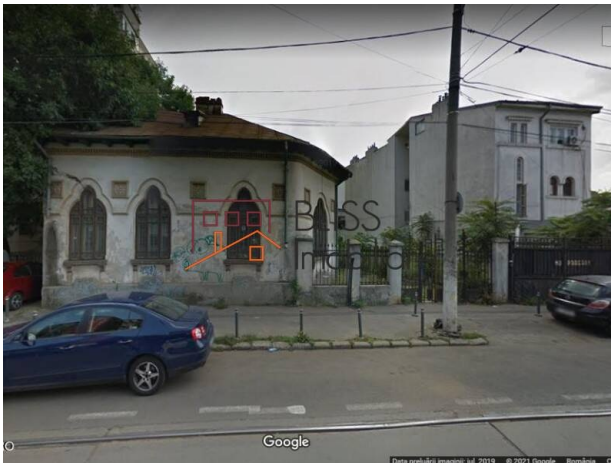

Isfahan Doekhie

 +40 729 896 897

 contact@blissimobiliare.ro
(mailto:contact@blissimobiliare.ro)

Updated on 3 April 2026

Land 655 m²;

 Calarasi, Bucharest

600,000 EUR
916 EUR / m²

Web Reference
#902876

<https://blissimobiliare.ro/index.php/en/land-for-sale-calarasi-bucharest-902876>
(<https://blissimobiliare.ro/index.php/en/land-for-sale-calarasi-bucharest-902876>)

Land details

Land type	Constructible land
Size	655 m ²
Land usage coefficient	2.5
Percentage of occupation	80%
Protected area	No