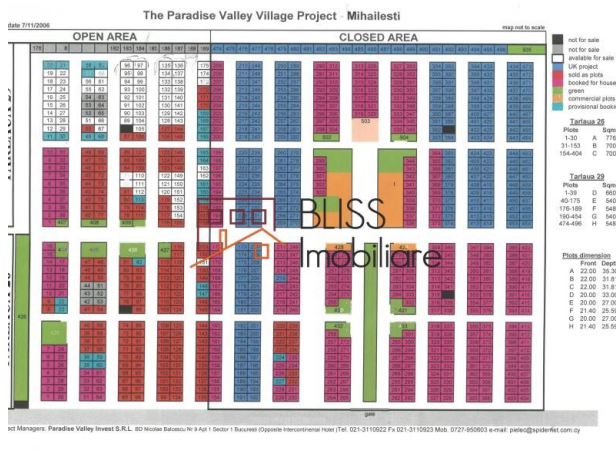

Web Reference
#905209

<https://blissimmobiliare.ro/index.php/en/land-for-sale-mihailesti-mihailesti-judetul-giurgiu-romania-905209> (<https://blissimmobiliare.ro/index.php/en/land-for-sale-mihailesti-mihailesti-judetul-giurgiu-romania-905209>)

Land details

Land type Constructible land

Size 540 m²

Road type Concrete

Protected area No

Utilities

 Electricity

 Water

 Natural gas

 Sewage

 Telecom

Location

Photos