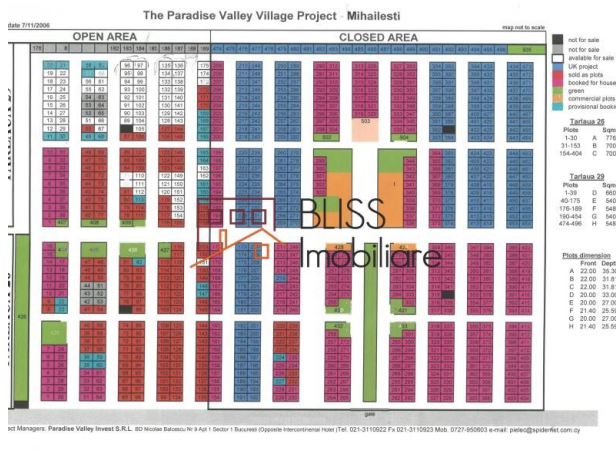

Web Reference
#905209

<https://blissimobiliare.ro/index.php/en/land-for-sale-mihailesti-mihailesti-judetul-giurgiu-romania-905209> (<https://blissimobiliare.ro/index.php/en/land-for-sale-mihailesti-mihailesti-judetul-giurgiu-romania-905209>)

Land details

Land type Constructible land

Size 540 m²

Road type Concrete

Protected area No

Utilities

 Electricity

 Water

 Natural gas

 Sewage

 Telecom

Location

Photos