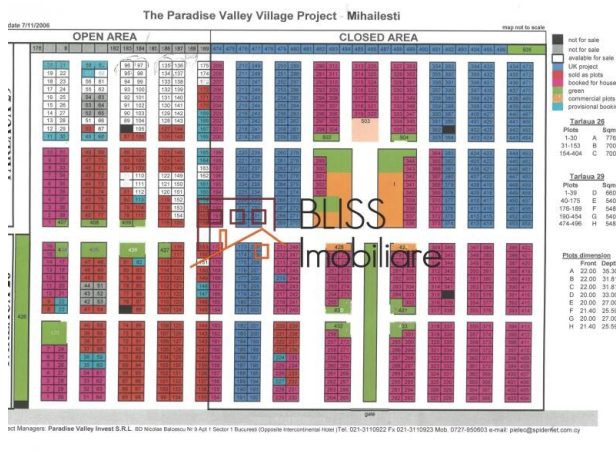

Web Reference
#905209

<https://blissimmobiliare.ro/index.php/en/land-for-sale-mihailesti-mihailesti-judetul-giurgiu-romania-905209> (<https://blissimmobiliare.ro/index.php/en/land-for-sale-mihailesti-mihailesti-judetul-giurgiu-romania-905209>)

Land details

Land type Constructible land

Size 540 m²

Road type Concrete

Protected area No

Utilities

 Electricity

 Water

 Natural gas

 Sewage

 Telecom

Location

Photos