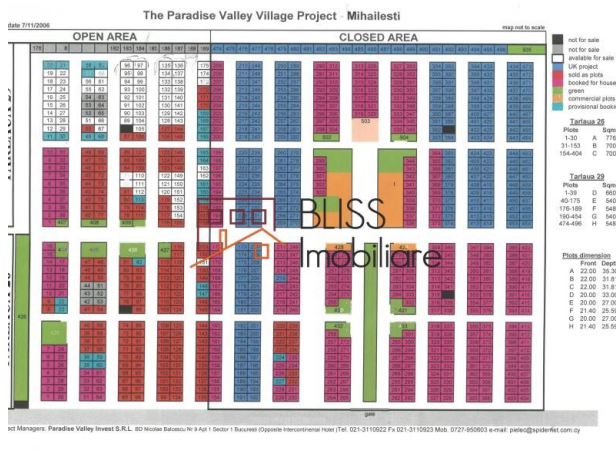

Web Reference
#905212

<https://blissimmobiliare.ro/index.php/en/land-for-sale-mihailesti-mihailesti-judetul-giurgiu-romania-905212> (<https://blissimmobiliare.ro/index.php/en/land-for-sale-mihailesti-mihailesti-judetul-giurgiu-romania-905212>)

Land details

Land type Constructible land

Size 535 m²

Road type Concrete

Protected area No

Utilities

 Electricity

 Water

 Natural gas

 Sewage

 Telecom

Location

Photos