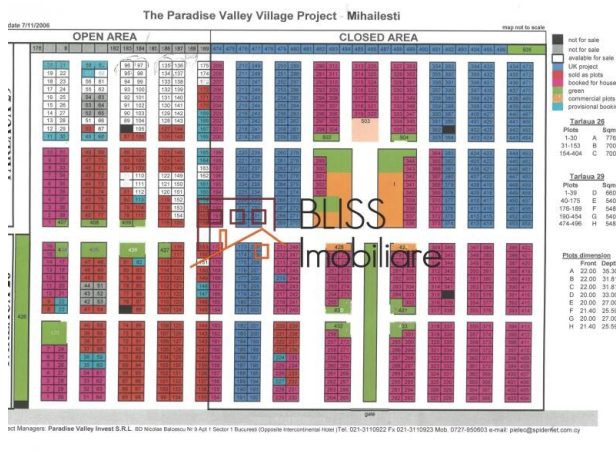

Web Reference
#905212

<https://blissimmobiliare.ro/index.php/en/land-for-sale-mihailesti-mihailesti-judetul-giurgiu-romania-905212> (<https://blissimmobiliare.ro/index.php/en/land-for-sale-mihailesti-mihailesti-judetul-giurgiu-romania-905212>)

Land details

Land type Constructible land

Size 535 m²

Road type Concrete

Protected area No

Utilities

 Electricity

 Water

 Natural gas

 Sewage

 Telecom

Location

Photos