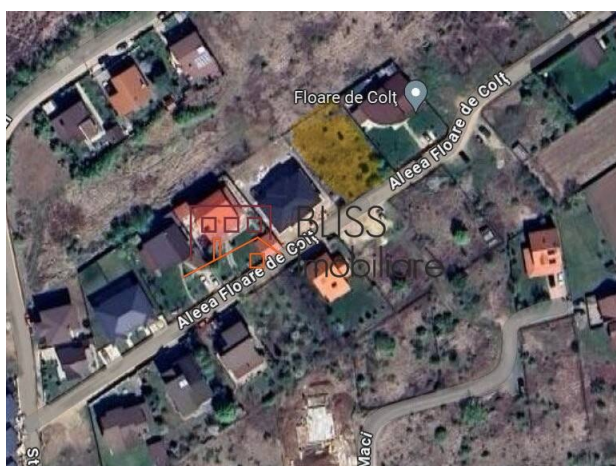

Isfahan Doekhie

+40 729 896 897

contact@blissimobiliare.ro

(mailto:contact@blissimobiliare.ro)

Updated on 2 April 2026

Land 800 m²;

Corbeanca Petresti, Bucharest / Ilfov

89,600 EUR
112 EUR / m²

Web Reference
#905934

<https://blissimobiliare.ro/index.php/en/land-for-sale-corbeanca-bucharest-ilfov-905934>
(<https://blissimobiliare.ro/index.php/en/land-for-sale-corbeanca-bucharest-ilfov-905934>)

Land details

Land type	Constructible land
Size	800 m ²
Street openings	24 m

Utilities

 Electricity

 Natural gas

Location