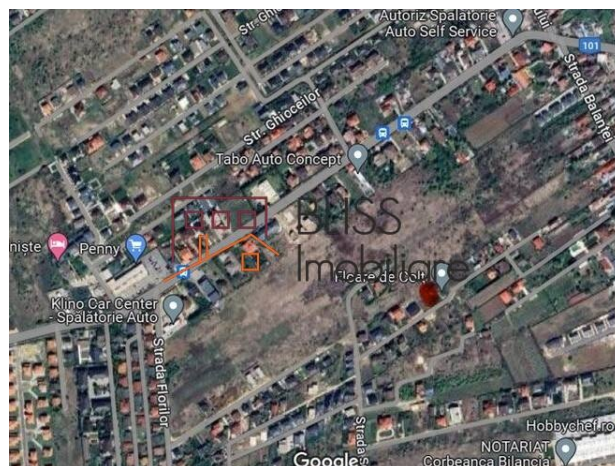

Isfahan Doekhie

+40 729 896 897

contact@blissimobiliare.ro

(mailto:contact@blissimobiliare.ro)

Updated on 2 June 2026

Land 800 m²;

Corbeanca Petresti, Bucharest / Ilfov

89,600 EUR
112 EUR / m²

Web Reference
#905934

<https://blissimobiliare.ro/index.php/en/land-for-sale-corbeanca-bucharest-ilfov-905934>
(<https://blissimobiliare.ro/index.php/en/land-for-sale-corbeanca-bucharest-ilfov-905934>)

Land details

Land type	Constructible land
Size	800 m ²
Street openings	24 m

Utilities

 Electricity

 Natural gas

Location