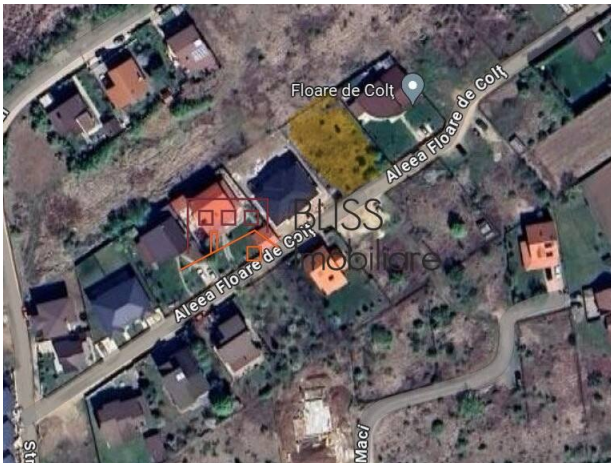

Isfahan Doekhie

+40 729 896 897

contact@blissimobiliare.ro

(mailto:contact@blissimobiliare.ro)

Updated on 23 April 2026

Land 800 m²;

Corbeanca Petresti, Bucharest / Ilfov

89,600 EUR
112 EUR / m²

Web Reference
#905934

<https://blissimobiliare.ro/index.php/en/land-for-sale-corbeanca-bucharest-ilfov-905934>
(<https://blissimobiliare.ro/index.php/en/land-for-sale-corbeanca-bucharest-ilfov-905934>)

Land details

Land type	Constructible land
Size	800 m ²
Street openings	24 m

Utilities

 Electricity

 Natural gas

Location