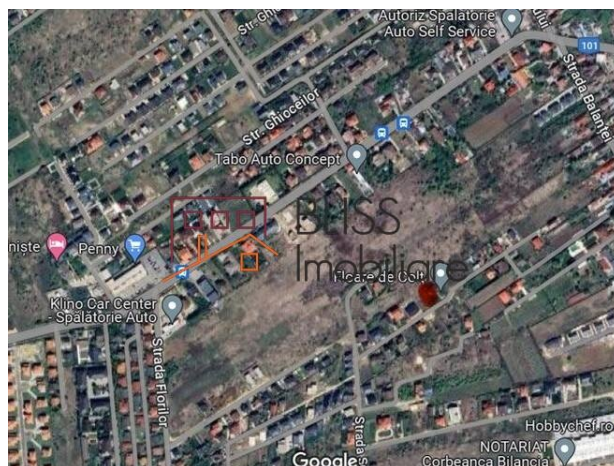

Isfahan Doekhie

+40 729 896 897

contact@blissimobiliare.ro

(mailto:contact@blissimobiliare.ro)

Updated on 23 June 2026

Land 800 m²;

Corbeanca Petresti, Bucharest / Ilfov

89,600 EUR
112 EUR / m²

Web Reference
#905934

<https://blissimobiliare.ro/index.php/en/land-for-sale-corbeanca-bucharest-ilfov-905934>
(<https://blissimobiliare.ro/index.php/en/land-for-sale-corbeanca-bucharest-ilfov-905934>)

Land details

| | |
|-----------------|--------------------|
| Land type | Constructible land |
| Size | 800 m ² |
| Street openings | 24 m |

Utilities

 Electricity

 Natural gas

Location