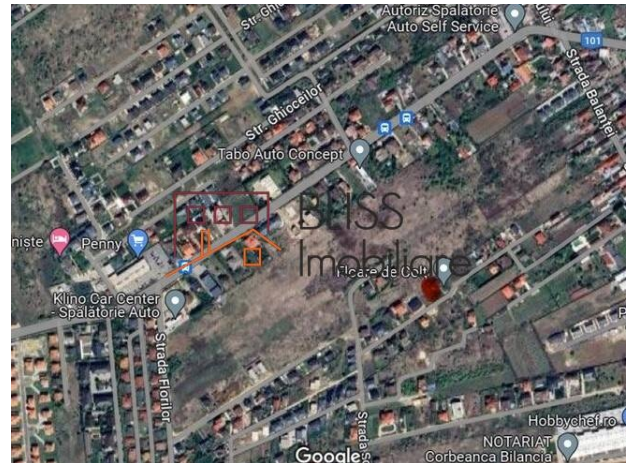

Isfahan Doekhie

+40 729 896 897

contact@blissimobiliare.ro

(mailto:contact@blissimobiliare.ro)

Updated on 23 April 2026

Land 800 m²;

Corbeanca Petresti, Bucharest / Ilfov

89,600 EUR
112 EUR / m²

Web Reference
#905934

<https://blissimobiliare.ro/index.php/en/land-for-sale-corbeanca-bucharest-ilfov-905934>
(<https://blissimobiliare.ro/index.php/en/land-for-sale-corbeanca-bucharest-ilfov-905934>)

Land details

Land type	Constructible land
Size	800 m ²
Street openings	24 m

Utilities

 Electricity

 Natural gas

Location