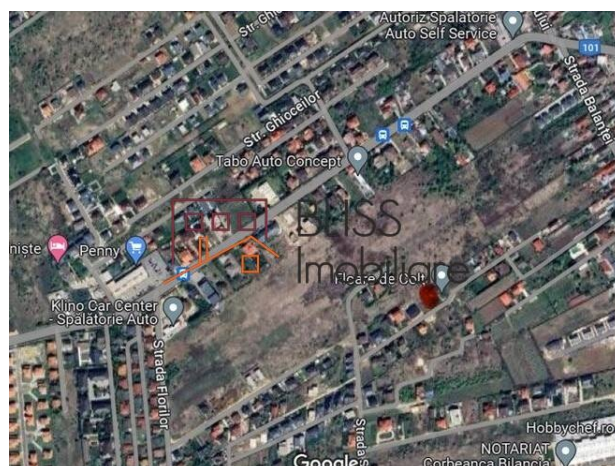

Web Reference
#905934

<https://blissimobiliare.ro/index.php/en/land-for-sale-corbeanca-bucharest-ilfov-905934>
(<https://blissimobiliare.ro/index.php/en/land-for-sale-corbeanca-bucharest-ilfov-905934>)

Land details

Land type	Constructible land
Size	800 m ²
Street openings	24 m

Utilities

 Electricity

 Natural gas

Location