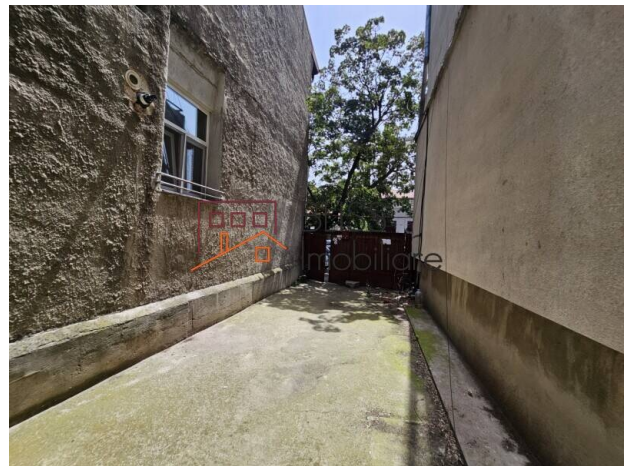

+40 729 896 897

contact@blissimobiliare.ro
(mailto:contact@blissimobiliare.ro)

Updated on 14 October 2025

Prime RE Investment Opportunity in the Heart of Bucharest

Polona, Bucharest

850,000 EUR
804 EUR / m²

Web Reference
#906059

<https://blissimobiliare.ro/index.php/en/land-for-sale-km-0-ultracentral-bucharest-906059>
(<https://blissimobiliare.ro/index.php/en/land-for-sale-km-0-ultracentral-bucharest-906059>)

Description

Prime Investment Opportunity in the Heart of Bucharest

Secure Your High-End Project in a Premium Bucharest Neighborhood

Discover an unparalleled investment opportunity for boutique real estate development in the prestigious Polona area, Sector 2, Bucharest. This premium and bohemian neighborhood is highly sought after by young urban professionals, creatives, and those seeking a stylish pied-à-terre in the city. The demand for quality rental properties is consistently high, making this an ideal location for lucrative real estate ventures.

If you are looking for a secure investment and are interested in developing a boutique, high-end project, this property is perfect for you. With a total land surface of 1,057 sqm, this hidden gem offers the potential for significant profitability within a maximum of two years after purchase.

At BLISS Imobiliare, we provide comprehensive support throughout the entire process, including purchase, design, authorizations, building permits, construction, and the sale of your units or project. Our expertise ensures that you achieve high returns on your investment.