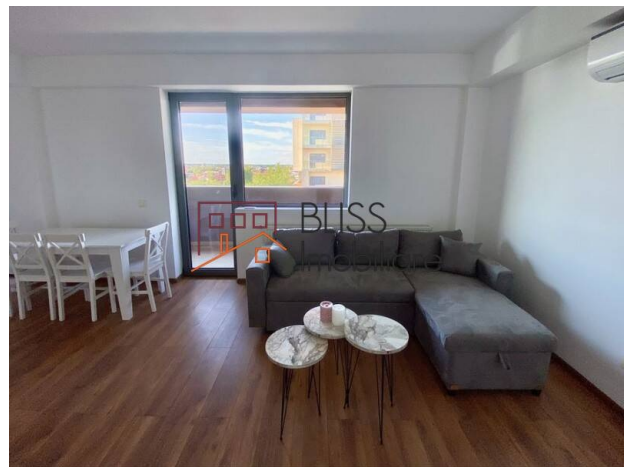

+40 729 005 624

contact@blissimobiliare.ro
(mailto:contact@blissimobiliare.ro)

Updated on 15 April 2026

Modern 1-Bedroom Apartment With Spacious Living Room

📍 Pipera OMV Rond, Bucharest / Ilfov

600 EUR/ month
160,000 EUR

Web Reference
#100004

<https://blissimobiliare.ro/en/apartment-1-bedroom-for-rent-iancu-nicolae-pipera-bucharest-ilfov-100004>
(<https://blissimobiliare.ro/en/apartment-1-bedroom-for-rent-iancu-nicolae-pipera-bucharest-ilfov-100004>)

Description

This newly built 1-bedroom apartment offers 63 sqm of usable space and is located on the top floor (5/5) of a modern building with elevator. With a 6 sqm private terrace and stunning lake views, this property provides both comfort and tranquility in one of the most sought-after residential areas.

Located In One Of Bucharest's Most Sought-After Residential Areas

Key features:

- Usable area: 63 sqm
- Floor: 5 / 5
- Layout:
  - Entrance hallway
  - Open-space living room and kitchen
  - 1 bedroom
  - 1 bathroom
  - 6 sqm terrace overlooking the lake

Amenities and finishes: