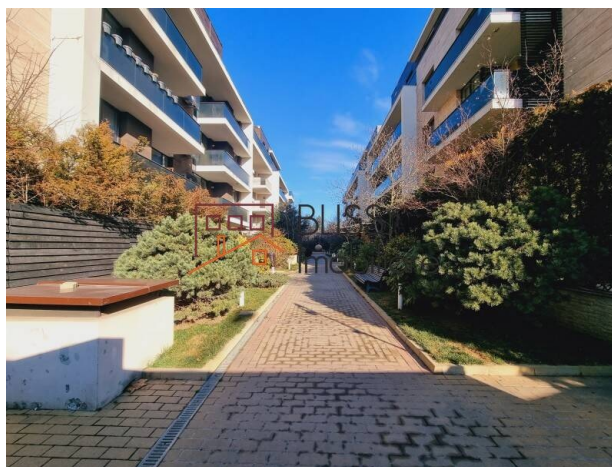

+40 729 005 624

contact@blissimobiliare.ro
(mailto:contact@blissimobiliare.ro)

Updated on 31 January 2023

Penthouse 2 bedrooms

Parcul Privighetorilor Nightingale Park, Iancu Nicolae Baneasa Zoo, Bucharest

Web Reference

#103749

<https://blissimobiliare.ro/en/apartment-2-bedrooms-for-rent-iancu-nicolae-pipera-bucharest-103749>
(<https://blissimobiliare.ro/en/apartment-2-bedrooms-for-rent-iancu-nicolae-pipera-bucharest-103749>)

Description

Penthouse located in Băneasa, Parcul Privighetorilor complex.

2 bedroom apartment with 187 sqm

The building was built in 2010, has underground parking and green spaces inside the complex. It is structured Ug + Gf + 5.

The proposed penthouse is on the 5th floor, has 91 sqm usable area and 187 sqm total area, with a generous 96 sqm terrace.

The penthouse has a clear view, benefits from quality finishes and has a fully furnished kitchen with dishwasher, air conditioning, 1 parking space and due to the location in the immediate vicinity of Baneasa forest, you will benefit from clean air and coolness in the hot summer evenings .

In the vicinity of the block you will find: the zoo, the STB 301 station, Baneasa mall, WorldClass, Ana de Noailles French High School, Cambridge School of Bucharest, Mark Twain High School and Jolie Ville Pipera mall.