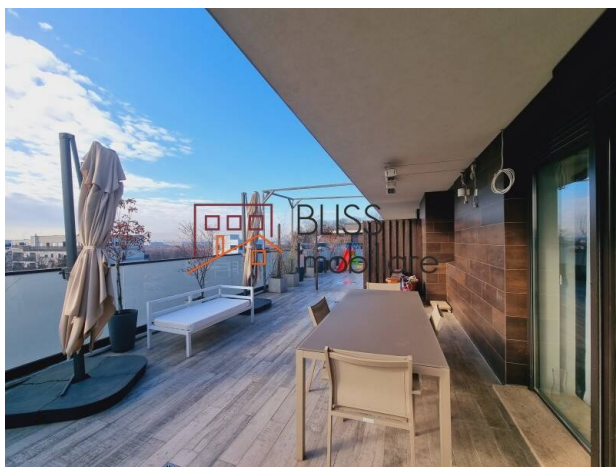

+40 729 005 624

contact@blissimobiliare.ro
(mailto:contact@blissimobiliare.ro)

Updated on 31 January 2023

Penthouse 2 bedrooms

Parcul Privighetorilor Nightingale Park, Iancu Nicolae Baneasa Zoo, Bucharest

Web Reference

#103749

<https://blissimobiliare.ro/en/apartment-2-bedrooms-for-rent-iancu-nicolae-pipera-bucharest-103749>
(<https://blissimobiliare.ro/en/apartment-2-bedrooms-for-rent-iancu-nicolae-pipera-bucharest-103749>)

Description

Penthouse located in Băneasa, Parcul Privighetorilor complex.

2 bedroom apartment with 187 sqm

The building was built in 2010, has underground parking and green spaces inside the complex. It is structured Ug + Gf + 5.

The proposed penthouse is on the 5th floor, has 91 sqm usable area and 187 sqm total area, with a generous 96 sqm terrace.

The penthouse has a clear view, benefits from quality finishes and has a fully furnished kitchen with dishwasher, air conditioning, 1 parking space and due to the location in the immediate vicinity of Baneasa forest, you will benefit from clean air and coolness in the hot summer evenings .

In the vicinity of the block you will find: the zoo, the STB 301 station, Baneasa mall, WorldClass, Ana de Noailles French High School, Cambridge School of Bucharest, Mark Twain High School and Jolie Ville Pipera mall.