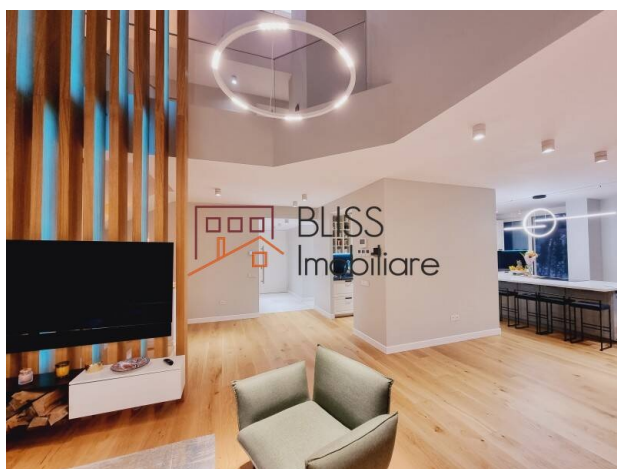

+40 729 005 624

contact@blissimobiliare.ro
(<mailto:contact@blissimobiliare.ro>)

Updated on 9 May 2025

Smart Home Villa 482sqm with outside pool

Web Reference
#106061

Baneasa Residential Park (Butterfly), Iancu
Nicolae, Bucharest / Ilfov

<https://blissimobiliare.ro/en/villa-3-bedrooms-for-sale-iancu-nicolae-pipera-bucharest-ilfov-106061>
(<https://blissimobiliare.ro/en/villa-3-bedrooms-for-sale-iancu-nicolae-pipera-bucharest-ilfov-106061>)

Description

Experience this fully renovated 2021 villa in the Iancu Nicolae residential complex, featuring advanced Smart Home technology:

Discover state-of-the-art technology in a luxurious area of Northern Bucharest

- Facial & fingerprint video-intercom with remote mobile control
- ORVIBO programmable lighting, app and voice-controlled indoors/outdoors
- Samsung VRV heating/cooling and Honeywell smart thermostats per room
- 48 h UPS backup for uninterrupted Smart Home operation
- 24/7 video monitoring and voice control for lights and garage

Structure & Finishes

- Four levels: basement, ground, first, attic
- Thermo-insulated walls with 15 cm exterior system
- Schüco triple-glazed windows and Filomuro interior doors
- Oak engineered flooring and modern plaster finishes
- Open-space kitchen with composite island, Bosch appliances, wine fridge