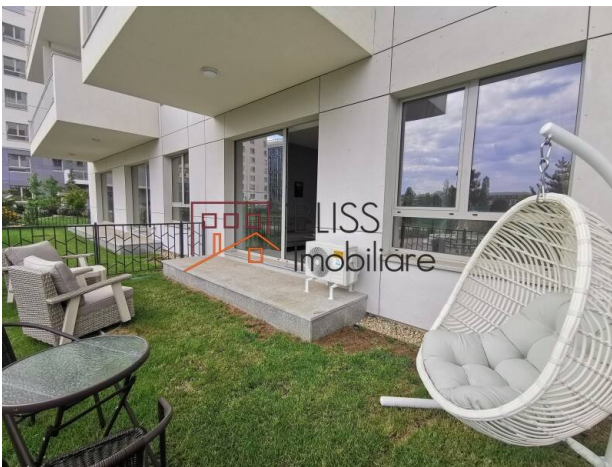

+40 729 005 624

contact@blissimobiliare.ro
(mailto:contact@blissimobiliare.ro)

Updated on 10 June 2024

1 bedroom apartment

LUXURIA DOMENII Residence, Expozitiei,
Bucharest

Web Reference
#109590

<https://blissimobiliare.ro/en/apartment-1-bedroom-for-rent-domenii-1-mai-grivitei-bucharest-109590>
(<https://blissimobiliare.ro/en/apartment-1-bedroom-for-rent-domenii-1-mai-grivitei-bucharest-109590>)

Description

Spacious 1-bedroom apartment with garden located in the Luxuria Domenii Residence complex, at the ground floor.

The Luxuria Residence complex is located in the Exhibition area - Romexpo, the new business hub of Bucharest, with easy access to the office buildings in Piata Presei: Ana Towers, Expo Business Park, Herastrau Park, Otopeni Airport or the city center.

Completely new with premium finishes, elegantly furnished and equipped with the latest generation appliances.