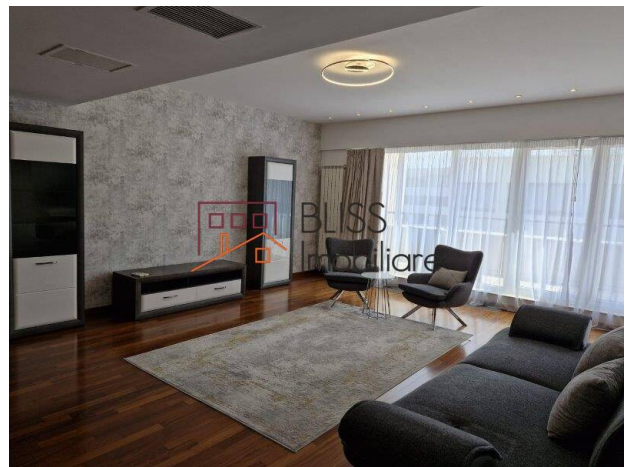

+40 729 005 624

contact@blissimobiliare.ro
(mailto:contact@blissimobiliare.ro)

Updated on 9 September 2024

Luxury 2-Bedroom Apartment with Park View

Web Reference
#110398

📍 Nordului, Bucharest

<https://blissimobiliare.ro/en/apartment-2-bedrooms-for-rent-herastrau-nordului-bucharest-110398>
(<https://blissimobiliare.ro/en/apartment-2-bedrooms-for-rent-herastrau-nordului-bucharest-110398>)

Description

Discover this spacious 3-room semi-detached apartment, fully furnished and situated on the 5th floor of a building with ground floor and 5 floors, facing Herastrau Park. The property includes two underground parking spaces and a storage unit. With a surface area of 160 sqm, the apartment comprises a generous living room with access to a balcony or terrace, a fully furnished and equipped kitchen, two bedrooms with dressing rooms, two bathrooms (one with a bathtub and one with a shower), an entrance hall with a dressing room, a second hall with another dressing room, and a second terrace that can also serve as a master bedroom.

Secure Building with 24/7 Surveillance

The property features central heating for the entire building, thermostats for efficient temperature control, and air conditioning installations with individual thermostats for each room. The building is secured with surveillance cameras and 24/7 security personnel.

High-quality finishes include hardwood and marble floors, marble cladding in bathrooms, metal doors, double-glazed windows, and internet/TV network. With a panoramic view of Herastrau Park, this apartment offers an opportunity to live in a privileged location, with a comfortable and secure environment.