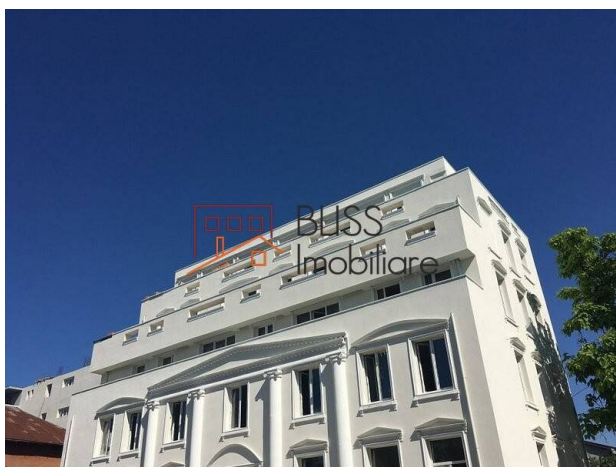

Web Reference

#114565

<https://blissimobiliare.ro/en/apartment-2-bedrooms-for-sale-baneasa-sisesti-jandarmerie-straulesti-sector-1-bucharest-114565> (<https://blissimobiliare.ro/en/apartment-2-bedrooms-for-sale-baneasa-sisesti-jandarmerie-straulesti-sector-1-bucharest-114565>)