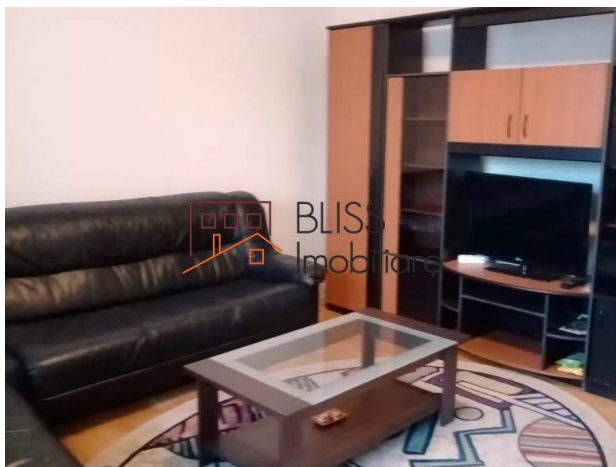

<https://blissimobiliare.ro/en/apartment-2-bedrooms-for-rent-metrou-tineretului-bucharest-120241>
(<https://blissimobiliare.ro/en/apartment-2-bedrooms-for-rent-metrou-tineretului-bucharest-120241>)

Description

Property details

Rooms no.	3
Useable surface	72m ²
Constructed surface	90m ²
Apartment type	Apartment
Type of comfort	Comfort 1
Bedrooms no.	2
Kitchens no.	1
Bathrooms no.	1
Building type	Block
Year built	2000
Config	P+9
Floor	3
State	Finished
Elevator	Yes
Parking outside	1
Earthquake risk class	Unclassified

Amenities

 Equipped kitchen

 Furnished

 Air conditioning

Location

Photos