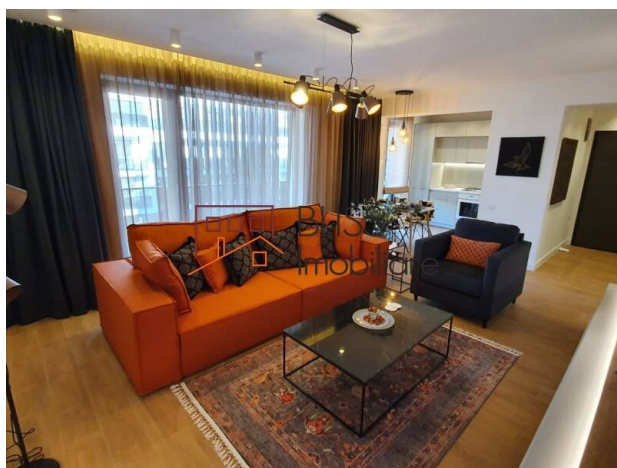

+40 729 005 624

contact@blissimobiliare.ro
(mailto:contact@blissimobiliare.ro)

Updated on 2 July 2025

1 bedroom apartment with premium finishes and 1 parking space

Web Reference
#122412

📍 Residence5 122 (Oliveto), Iancu Nicolae,
Bucharest / Ilfov

<https://blissimobiliare.ro/en/apartment-1-bedroom-for-rent-iancu-nicolae-pipera-bucharest-ilfov-122412>
(<https://blissimobiliare.ro/en/apartment-1-bedroom-for-rent-iancu-nicolae-pipera-bucharest-ilfov-122412>)

Description

BLISS Imobiliare presents to you a modern one bedroom apartment, located in the Residence5 residential complex. The apartment and the entire complex were completed in 2020, built with premium materials, bringing more comfort to future tenants.

Close to the international schools and shopping centers in Pipera.

Located on the 2/4 floor, it has a total area of 73 sqm and benefits from a terrace with an area of 18 sqm, to enjoy your morning coffee. The architecture of the buildings is specially designed so that the apartments benefit from a lot of natural light (thanks to the large windows, up to the floor level and the height of the rooms of 2.75m) and to be airy, without pillars or beams in the middle of the house.

The apartment also benefits from a parking space in the basement of the complex.

It is located in the immediate vicinity of the most prestigious kindergartens and private schools in Bucharest (British School, Mark Twain, American School, French High School, Little London, Olga Gudynn, Avenor, Discovery, Hermann Oberth, etc.), near Jolie Ville, Baneasa Mall, Ikea, Metro,