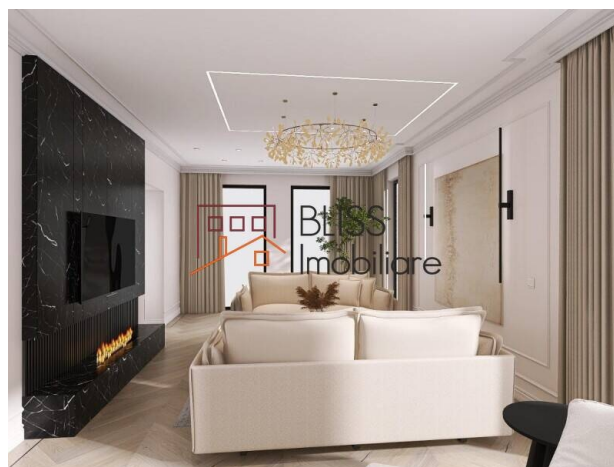

+40 729 005 624

contact@blissimobiliare.ro
(mailto:contact@blissimobiliare.ro)

Updated on 14 November 2024

Villa with 6 bedrooms for rent

📍 Iancu Nicolae Jolie Ville , Bucharest / Ilfov

Web Reference

#122786

<https://blissimobiliare.ro/en/villa-6-bedrooms-for-rent-iancu-nicolae-pipera-bucharest-ilfov-122786>
(<https://blissimobiliare.ro/en/villa-6-bedrooms-for-rent-iancu-nicolae-pipera-bucharest-ilfov-122786>)

Description

This newly built villa, crafted with top-notch execution and designed by Puran Architecture, is located in the Iancu Nicolae area, near the Mark Twain school. Here's the layout of the property:

Landscaped Courtyard and Three Parking Spaces

On the ground floor, you'll find a spacious entrance hall, a bright living area connected to the dining space, a modern kitchen, a guest toilet, a bedroom, and a bathroom. The kitchen comes fully furnished and equipped, and all bedrooms feature dressing rooms.

The first floor comprises a master bedroom with a private bathroom and dressing room, along with two additional bedrooms, each with its own bathroom and dressing room.

The French-style attic hosts two bedrooms, each with an en-suite bathroom and dressing room, as well as a laundry room.

The courtyard is generously sized and landscaped with grass, and each villa comes with three parking spaces.

The property is delivered with complete finishes, including furniture and kitchen equipment, dressing rooms in each bedroom, and curtains.

This villa represents an excellent choice for those seeking a modern and comfortable home in an exclusive area of Bucharest.