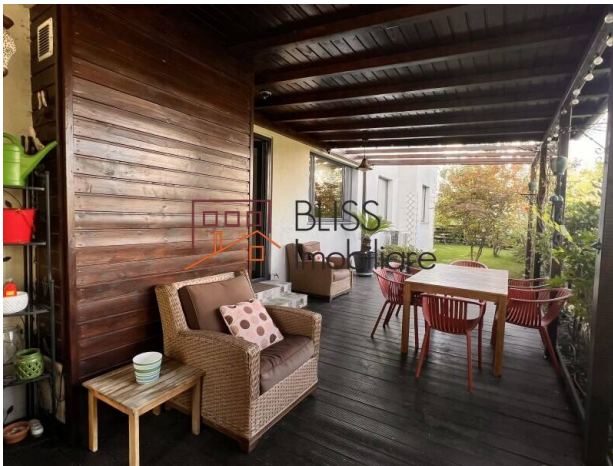

+40 729 005 624

contact@blissimobiliare.ro
(mailto:contact@blissimobiliare.ro)

Updated on 16 September 2025

Spacious 4-Bedroom Apartment With Large Terrace

Web Reference
#123690

Greenfield Cartierul Platanilor, Baneasa
Padure, Bucharest

<https://blissimobiliare.ro/en/apartment-4-bedrooms-for-rent-iancu-nicolae-pipera-bucharest-123690>
(<https://blissimobiliare.ro/en/apartment-4-bedrooms-for-rent-iancu-nicolae-pipera-bucharest-123690>)

Description

Located on the ground floor of a modern 5-story building, this spacious 5-room apartment offers 122 sqm of usable space and direct access to a garden and terrace from both the kitchen and master bedroom. Thoughtfully designed and fully furnished, the property is ideal for families or professionals who value comfort, outdoor space, and functional living.

Located In One Of Bucharest's Greenest Residential Areas

Key features:

- Usable area: 122 sqm
- Floor: Ground floor / 5
- Rooms:
  - Spacious living room
  - 4 bedrooms
  - Open-space kitchen
  - 2 bathrooms
  - Wide hallway
  - Separate walk-in dressing room
  - 3 additional wardrobes