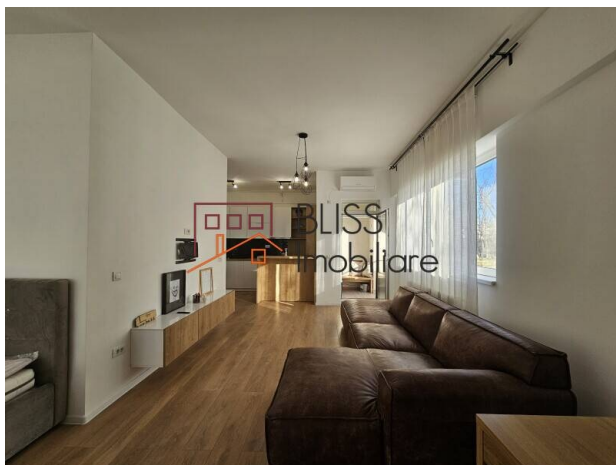

+40 729 005 624

contact@blissimobiliare.ro
(mailto:contact@blissimobiliare.ro)

Updated on 28 January 2025

studio apartment

Park_Residences 6, Baneasa Metav, Bucharest

500 EUR +VAT / month

Web Reference
#124471

<https://blissimobiliare.ro/en/studio-apartment-for-rent-baneasa-sisesti-jandarmerie-straulesti-sector-1-bucharest-124471> (<https://blissimobiliare.ro/en/studio-apartment-for-rent-baneasa-sisesti-jandarmerie-straulesti-sector-1-bucharest-124471>)

Description

The apartment, located on the ground floor, is part of a residential complex built in 2021, in a quiet area of the Aviatiei/Băneasa neighborhood.

It offers a usable area of 45 sqm and a 4.4 sqm balcony.

This modern apartment is ideal for those seeking a peaceful environment, combined with the convenience of being in one of the city's most sought-after areas.

With contemporary finishes and a well-designed layout, it provides both comfort and functionality.