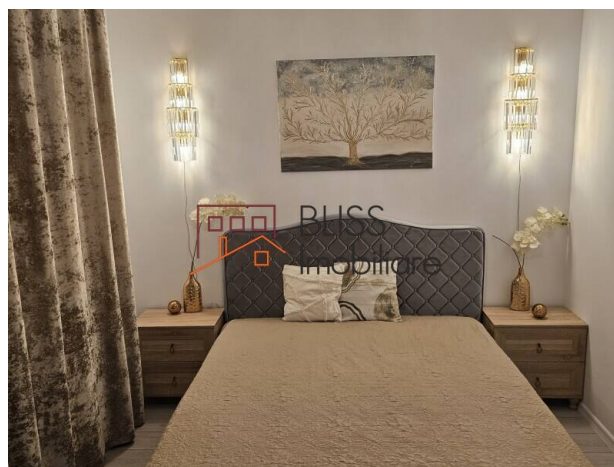

Violetta Tudorache

+40 729 005 624

contact@blissimobiliare.ro
(mailto:contact@blissimobiliare.ro)

Updated on 30 July 2025

1 bedroom apartment

 Berceni Metrou, Bucharest / Ilfov

Web Reference

#126201

<https://blissimobiliare.ro/en/apartment-1-bedroom-for-rent-berceni-popesti-leordeni-bucharest-ilfov-126201> (<https://blissimobiliare.ro/en/apartment-1-bedroom-for-rent-berceni-popesti-leordeni-bucharest-ilfov-126201>)

Description

Property details

Rooms no.	2
Useable surface	42m ²
Apartment type	Apartment
Type of rooms	Semi-independent
Type of comfort	Comfort 1
Bedrooms no.	1
Bathrooms no.	1
Building type	Block
Config	
Floor	1
Balconies no.	1