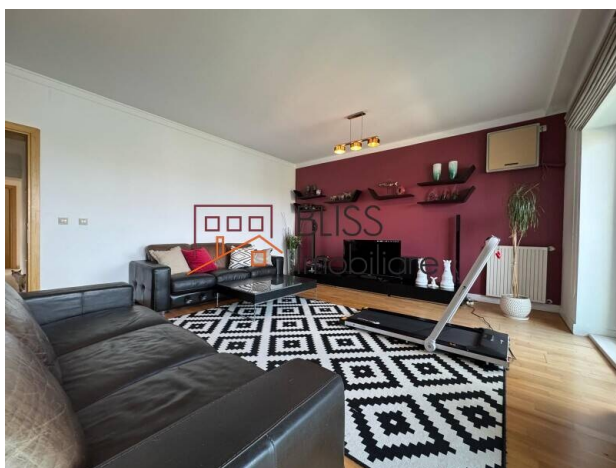

+40 729 005 624

contact@blissimobiliare.ro
(mailto:contact@blissimobiliare.ro)

Updated on 20 May 2026

2 Bedroom Apartment with 2 parking spaces, nearby Lacul Tei

Emerald Residence, Lacul Tei, Bucharest

1,350 EUR/ month
375,000 EUR

Web Reference
#141466

<https://blissimobiliare.ro/en/apartment-2-bedrooms-for-rent-lacul-tei-bucharest-141466>
(<https://blissimobiliare.ro/en/apartment-2-bedrooms-for-rent-lacul-tei-bucharest-141466>)

Description

Live the urban comfort in a stylish 3-room apartment with 100 sqm of usable area, located on the 7th floor of the exclusive Emerald Residence, close to Lacul Tei. This fully furnished and equipped home offers:

The perfect mix of urban comfort and natural tranquility

- 2 underground parking spaces and a dedicated storage unit in the basement
- Independent heating system with its own boiler for optimal temperature control
- Spacious living room with dining area and panoramic views
- 2 bright bedrooms and 2 modern bathrooms
- Fully equipped kitchen with high-quality appliances

Area Advantages

- Lacul Tei: green surroundings and jogging paths
- Parcul Tei within walking distance
- Public transport: nearby STB bus stations
- Education: private schools and kindergartens in the area