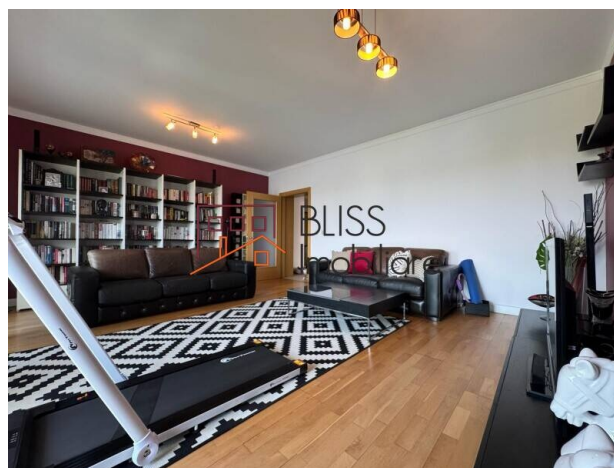

+40 729 005 624

contact@blissimobiliare.ro
(mailto:contact@blissimobiliare.ro)

Updated on 20 May 2026

2 Bedroom Apartment with 2 parking spaces, nearby Lacul Tei

Emerald Residence, Lacul Tei, Bucharest

1,350 EUR/ month
375,000 EUR

Web Reference
#141466

<https://blissimobiliare.ro/en/apartment-2-bedrooms-for-rent-lacul-tei-bucharest-141466>
(<https://blissimobiliare.ro/en/apartment-2-bedrooms-for-rent-lacul-tei-bucharest-141466>)

Description

Live the urban comfort in a stylish 3-room apartment with 100 sqm of usable area, located on the 7th floor of the exclusive Emerald Residence, close to Lacul Tei. This fully furnished and equipped home offers:

The perfect mix of urban comfort and natural tranquility

- 2 underground parking spaces and a dedicated storage unit in the basement
- Independent heating system with its own boiler for optimal temperature control
- Spacious living room with dining area and panoramic views
- 2 bright bedrooms and 2 modern bathrooms
- Fully equipped kitchen with high-quality appliances

Area Advantages

- Lacul Tei: green surroundings and jogging paths
- Parcul Tei within walking distance
- Public transport: nearby STB bus stations
- Education: private schools and kindergartens in the area