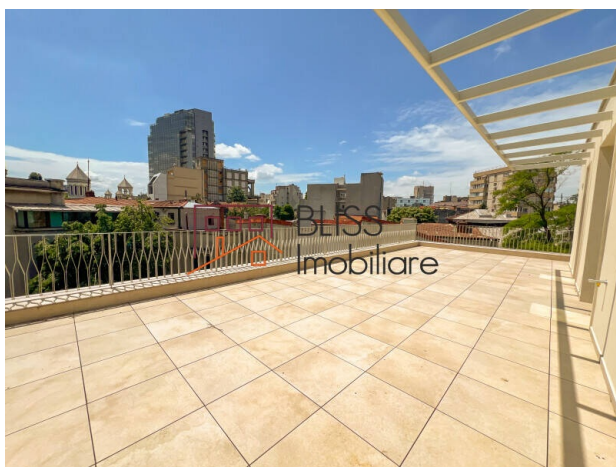

+40 729 005 624

contact@blissimobiliare.ro
(mailto:contact@blissimobiliare.ro)

Updated on 8 May 2026

3 bedroom penthouse

Cartierul Armeneasca, Bucharest

Web Reference

#141818

<https://blissimobiliare.ro/en/apartment-3-bedrooms-for-rent-km-0-ultracentral-bucharest-141818>
(<https://blissimobiliare.ro/en/apartment-3-bedrooms-for-rent-km-0-ultracentral-bucharest-141818>)

Description

A truly special penthouse, located on the top floor of a recently completed boutique building - in a protected, quiet area, just steps away from Grădina Icoanei.

Spacious terrace, perfect for quiet evenings or with loved ones

With a usable area of 136 sqm and a spectacular 55 sqm terrace, this residence stands out through its abundant natural light, practical layout, and the privacy offered by a building with only two apartments per floor.

Premium comfort is ensured by underfloor heating and air conditioning in every room. Upon request, the kitchen and dressing areas can be fully fitted and delivered by August 1st - this being the apartment's first rental.

Layout:

- Spacious living area with direct access to the large terrace
- Open-space kitchen, well integrated and with terrace access
- Three comfortable bedrooms
- Two well-positioned bathrooms
- Underground parking space included