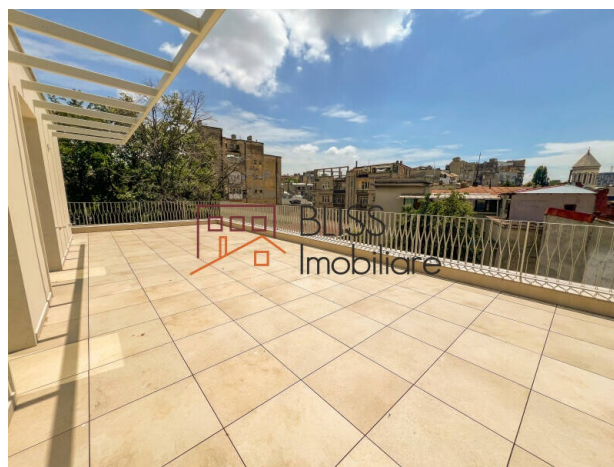

+40 729 005 624

contact@blissimobiliare.ro
(mailto:contact@blissimobiliare.ro)

Updated on 8 May 2026

3 bedroom penthouse

Cartierul Armeneasca, Bucharest

Web Reference

#141818

<https://blissimobiliare.ro/en/apartment-3-bedrooms-for-rent-km-0-ultracentral-bucharest-141818>
(<https://blissimobiliare.ro/en/apartment-3-bedrooms-for-rent-km-0-ultracentral-bucharest-141818>)

Description

A truly special penthouse, located on the top floor of a recently completed boutique building - in a protected, quiet area, just steps away from Grădina Icoanei.

Spacious terrace, perfect for quiet evenings or with loved ones

With a usable area of 136 sqm and a spectacular 55 sqm terrace, this residence stands out through its abundant natural light, practical layout, and the privacy offered by a building with only two apartments per floor.

Premium comfort is ensured by underfloor heating and air conditioning in every room. Upon request, the kitchen and dressing areas can be fully fitted and delivered by August 1st - this being the apartment's first rental.

Layout:

- Spacious living area with direct access to the large terrace
- Open-space kitchen, well integrated and with terrace access
- Three comfortable bedrooms
- Two well-positioned bathrooms
- Underground parking space included