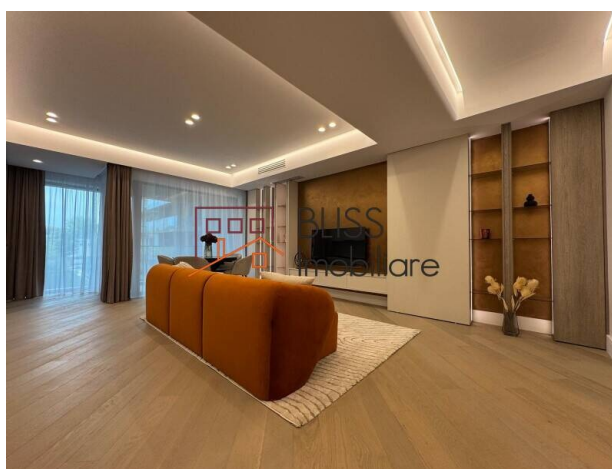

+40 729 005 624

contact@blissimobiliare.ro
(mailto:contact@blissimobiliare.ro)

Updated on 26 February 2026

Modern 2-Bedroom Apartment With Spacious Living Room

Web Reference
#142158

📍 Cortina126, Iancu Nicolae, Bucharest / Ilfov

<https://blissimobiliare.ro/en/apartment-2-bedrooms-for-rent-iancu-nicolae-pipera-bucharest-ilfov-142158> (<https://blissimobiliare.ro/en/apartment-2-bedrooms-for-rent-iancu-nicolae-pipera-bucharest-ilfov-142158>)

Description

This spacious 2-bedroom apartment, with 89.7 sqm of usable space and two terraces totaling 17.9 sqm, is located on the 1st floor of a modern building completed in December 2024. With a contemporary design, smart layout, and 2 included parking spaces, it offers a stylish and comfortable living environment.

Located In One Of Bucharest's Most Sought-After Residential Areas

Key features:

- Usable interior area: 89.7 sqm.
- Total area with terraces: 107.8 sqm.
- Balconies: two terraces totaling 17.9 sqm, including a 14.6 sqm terrace accessible from both bedrooms.

Layout:

- Living and dining area with open-space kitchen and access to a generous terrace.
- Master bedroom with en-suite bathroom and walk-in closet.
- Second bedroom also with en-suite bathroom and dressing area, with access to the terrace.