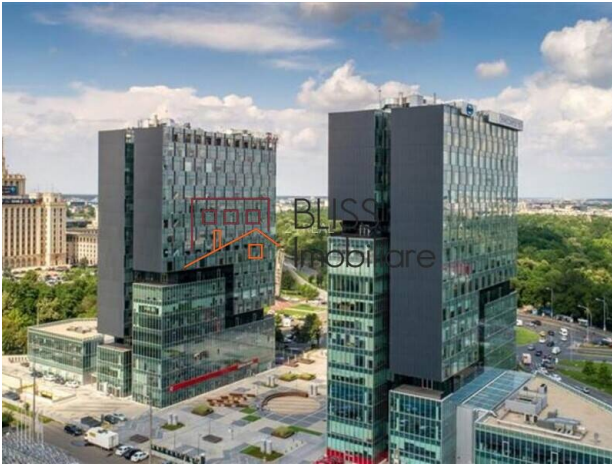

## office space

City Gate Towers, Presei Libere, Bucharest

**31,000 EUR +VAT / month**

Web Reference  
**#142759**

<https://blissimobiliare.ro/en/office-space-for-rent-presei-libere-bucharest-142759>  
(<https://blissimobiliare.ro/en/office-space-for-rent-presei-libere-bucharest-142759>)

### Office Space - City Gate Towers

*15th Floor | 2,000 sqm | Available Immediately*

On the 15th floor of City Gate Towers, one of Bucharest's most iconic Class A office complexes, a 2,000 sqm office space is available, offering a unique mix of spectacular panoramic views, efficiency, and layout flexibility.

### About the Building

City Gate Towers – two landmark towers with a total leasable area of 47,000 sqm, located in Piața Presei Libere, at the intersection of Bucharest's main northern boulevards.

- BREEAM Very Good Certification
- Typical floor plate: 1,000 – 1,500 sqm, with upper floors offering exceptional views
- Over 1,000 parking spaces available
- Modern infrastructure: HVAC, IT&C, 24/7 advanced security systems

## **Key Benefits**

- Spacious 2,000 sqm office, ideal for large companies
- Panoramic views over Herăstrău Park and northern Bucharest
- Flexible layout - open space or partitioned offices
- Class A building with international sustainability standards
- Premium location with excellent access to Piața Victoriei, DN1, and the airport