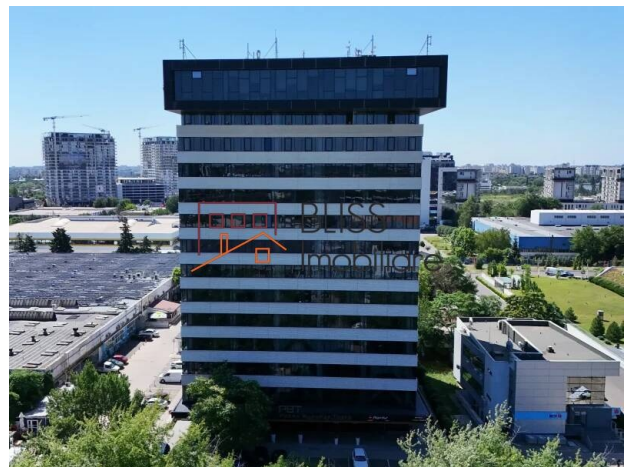

## Office space

 Pipera Business Tower PBT, Dimitrie Pompeiu,  
Bucharest

Web Reference  
**#142814**

<https://blissimobiliare.ro/en/office-space-for-rent-aviatiei-promenada-mall-metro-pipera-bucharest-142814> (<https://blissimobiliare.ro/en/office-space-for-rent-aviatiei-promenada-mall-metro-pipera-bucharest-142814>)

# Modern, efficient and bright space ideal for corporate tenants

*6th Floor | 335 sqm | Office 1*

On the 6th floor of Pipera Business Tower, a 335 sqm office space is available, ideal for companies seeking a modern, efficient, and well-connected headquarters in Bucharest's northern business district.

### About the Building

Pipera Business Tower is a Class A office building, strategically located in Pipera, one of Bucharest's most dynamic business hubs.

- Total leasable area: approx. 13,300 sqm
- BREEAM certification for sustainability and energy efficiency
- Modern technical infrastructure: HVAC, structured cabling, back-up generator
- Excellent access to public transport and major roads (Pipera Road, Bucharest Ring Road, A3 highway)

## Photos