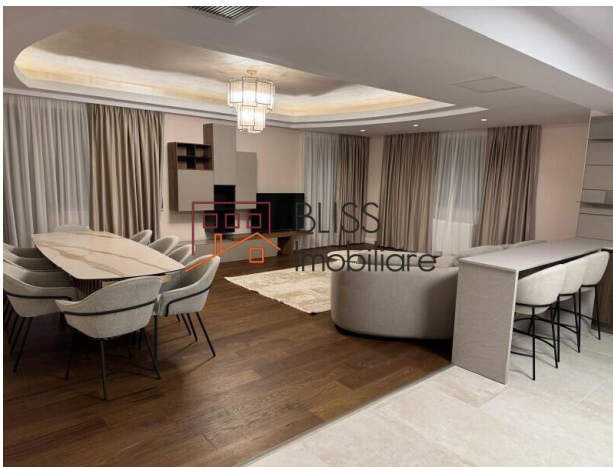

+40 729 005 624

contact@blissimobiliare.ro
(mailto:contact@blissimobiliare.ro)

Updated on 2 March 2026

Luxury 2-Bedroom Apartment near Herăstrău Park

2,900 EUR/ month

Web Reference
#143755

📍 Nordului, Bucharest

<https://blissimobiliare.ro/en/apartment-2-bedrooms-for-rent-herastrau-nordului-bucharest-143755>
(<https://blissimobiliare.ro/en/apartment-2-bedrooms-for-rent-herastrau-nordului-bucharest-143755>)

Description

Luxury 2-Bedroom Apartment near Herăstrău Park - 150 sqm, Fully Furnished, Underground Parking

150 sqm, fully equipped kitchen and underground parking

Located in the exclusive Herăstrău - Nordului area, this stunning 2-bedroom apartment impresses with its generous layout, modern design, and prime location just steps away from the park. With a usable area of 150 sqm, it offers an elegant living space ideal for those seeking comfort and sophistication.

Layout and Top Features:

- Usable area: 150 sqm
- Spacious and bright living room with dining area and balcony access
- Two large bedrooms, tastefully decorated
- Two modern bathrooms with high-end finishes
- Fully equipped kitchen, including dishwasher
- Modern furniture and elegant interior design
- Air conditioning and central building heating
- Underground parking space included

Additional Benefits: