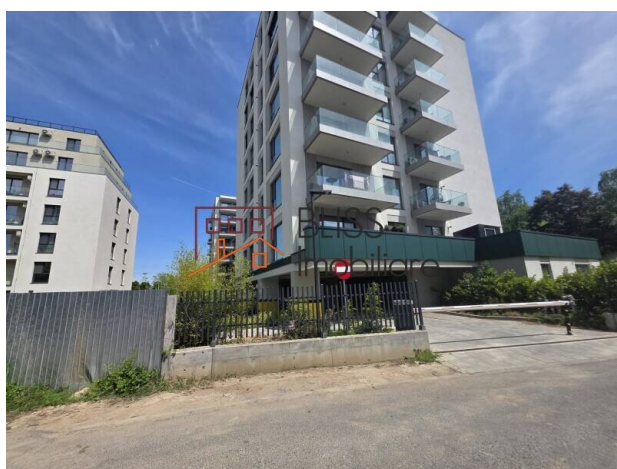

Violetta Tudorache

+40 729 005 624

contact@blissimobiliare.ro
(mailto:contact@blissimobiliare.ro)

Updated on 22 June 2026

1-Bedroom Apartment with Private Garden

165,000 EUR +VAT

Web Reference
#145546

📍 Escape Residence, Petrom City, Bucharest

<https://blissimobiliare.ro/en/apartment-1-bedroom-for-sale-baneasa-sisesti-jandarmerie-straulesti-sector-1-bucharest-145546> (<https://blissimobiliare.ro/en/apartment-1-bedroom-for-sale-baneasa-sisesti-jandarmerie-straulesti-sector-1-bucharest-145546>)

Description

This 1-bedroom apartment offers a practical balance between comfort, functionality and the rare advantage of a private garden. Located on the ground floor of a building completed in 2022, the property has a total usable area of 46.62 sqm, complemented by a 7.38 sqm terrace and a 31.50 sqm private garden.

Heating is provided by the building, and the property is located in a block with lift, making it a practical option for those looking for a compact, well-organized and easy-to-adapt home.

The Străulești - Băneasa/Sisești/Jandarmerie location offers convenient access to key areas in northern Bucharest, nearby residential amenities, urban services and important road connections.