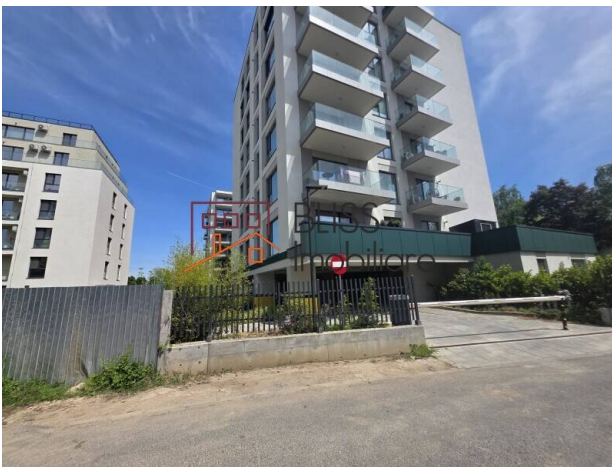

Violetta Tudorache

+40 729 005 624

contact@blissimobiliare.ro
(mailto:contact@blissimobiliare.ro)

Updated on 1 June 2026

1-Bedroom Apartment with Private Garden

165,000 EUR +VAT

Web Reference
#145546

📍 Escape Residence, Petrom City, Bucharest

<https://blissimobiliare.ro/en/apartment-1-bedroom-for-sale-baneasa-sisesti-jandarmerie-straulesti-sector-1-bucharest-145546> (<https://blissimobiliare.ro/en/apartment-1-bedroom-for-sale-baneasa-sisesti-jandarmerie-straulesti-sector-1-bucharest-145546>)

Description

This 1-bedroom apartment offers a practical balance between comfort, functionality and the rare advantage of a private garden. Located on the ground floor of a building completed in 2022, the property has a total usable area of 46.62 sqm, complemented by a 7.38 sqm terrace and a 31.50 sqm private garden.

Heating is provided by the building, and the property is located in a block with lift, making it a practical option for those looking for a compact, well-organized and easy-to-adapt home.

The Străulești - Băneasa/Sisești/Jandarmerie location offers convenient access to key areas in northern Bucharest, nearby residential amenities, urban services and important road connections.