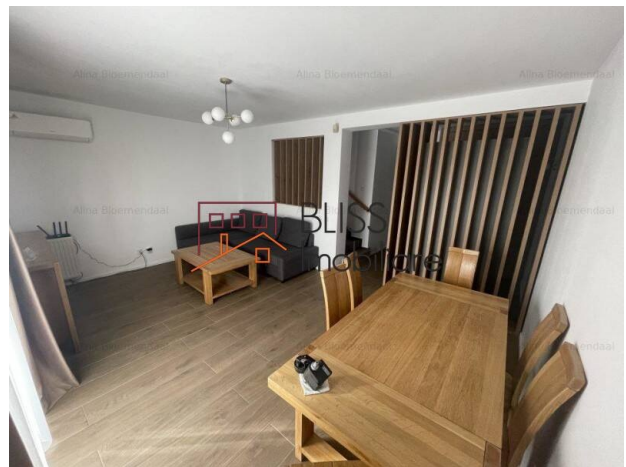

+40 729 005 624

contact@blissimobiliare.ro
(mailto:contact@blissimobiliare.ro)

Updated on 1 April 2026

Spacious 4 bedrooms Villa with private garden in Pipera

Web Reference
#27090

📍 Azur 1 Impact, Pipera, Bucharest / Ilfov

<https://blissimobiliare.ro/en/house-4-bedrooms-for-rent-iancu-nicolae-pipera-bucharest-ilfov-27090>
(<https://blissimobiliare.ro/en/house-4-bedrooms-for-rent-iancu-nicolae-pipera-bucharest-ilfov-27090>)

Description

BLISS Imobiliare presents a villa with 4 bedrooms and a private garden in a residential complex, in the Pipera area.

Easy access to Airports, Baneasa shopping center, Pipera metro station

The villa has an area of 140 usable square meters, intelligently divided into 5 bright spacious rooms:

- Generous living room that offers access to the yard
- Fully furnished and equipped kitchen, including dishwasher
- 4 bedrooms
- 1 guest toilet
- 2 Bathrooms
- 2 storage spaces

The finishes of the property are special, achieving a perfect contrast between good taste and luxury.

The property has an individual heating system and 2 parking spaces.

The complex has sports fields to encourage sports activities, children's playgrounds, green spaces, supermarket, parking lots, permanent security and controlled access.