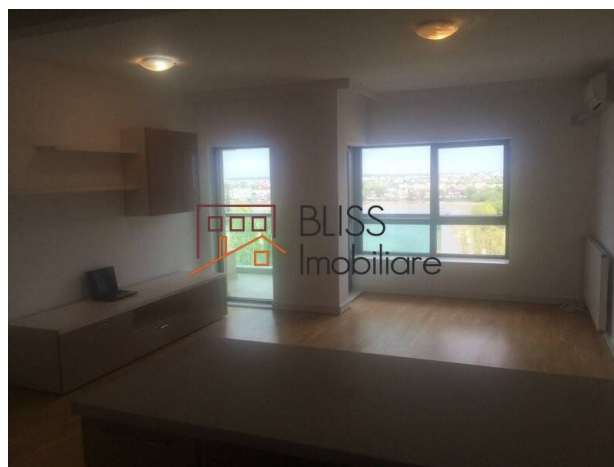

<https://blissimobiliare.ro/en/apartment-1-bedroom-for-rent-lacul-tei-bucharest-30739>
(<https://blissimobiliare.ro/en/apartment-1-bedroom-for-rent-lacul-tei-bucharest-30739>)

Description

2 rooms apartment located in Emerald Residence compound. The apartment is furnished luxury and overlook at Lake Tei. The apartment dispose of a underground parking, entrance to the squash court, inner garden and to the fitness center as well. The complex has permanent security and video surveillance modern system.

Property details

Rooms no.	2
Useable surface	75m ²
Constructed surface	80m ²
Apartment type	Apartment
Type of rooms	Independent
Type of comfort	Deluxe
Bedrooms no.	1
Kitchens no.	1
Bathrooms no.	1
Building type	Block
Year built	2008
Config	1S+P+12
Floor	9
Balconies no.	1
State	Finished
Elevator	Yes
Parking inside	1

Amenities

Equipped kitchen

Furnished

Building heating

Location

Photos