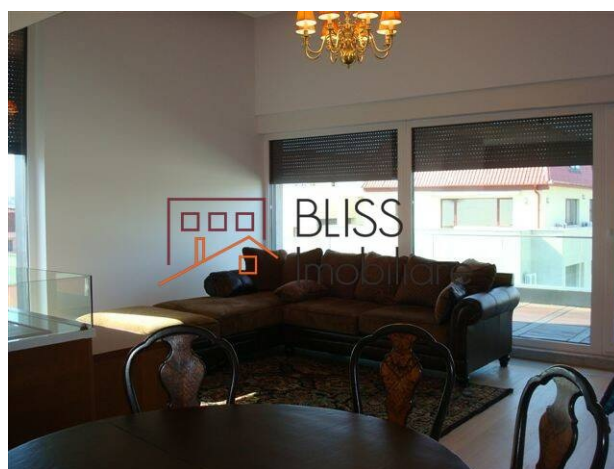

Charles de Gaulle, Bucharest

Web Reference
#33511

<https://blissimobiliare.ro/en/apartment-penthouse-2-bedrooms-for-rent-dorobanti-primaverii-kiseleff-aviatorilor-bucharest-33511> (<https://blissimobiliare.ro/en/apartment-penthouse-2-bedrooms-for-rent-dorobanti-primaverii-kiseleff-aviatorilor-bucharest-33511>)

Description

Property details

Rooms no.	3
Useable surface	150m ²
Apartment type	Penthouse apartment
Type of rooms	Independent
Type of comfort	Comfort 1
Bedrooms no.	2
Kitchens no.	1
Bathrooms no.	2
Building type	Block
Year built	2015
Config	3S+P+5
Floor	5
Balconies no.	1
State	Finished
Elevator	Yes
Parking inside	1

Amenities

 Equipped kitchen

 Dishwasher

 Furnished

 Building heating

Location

Photos