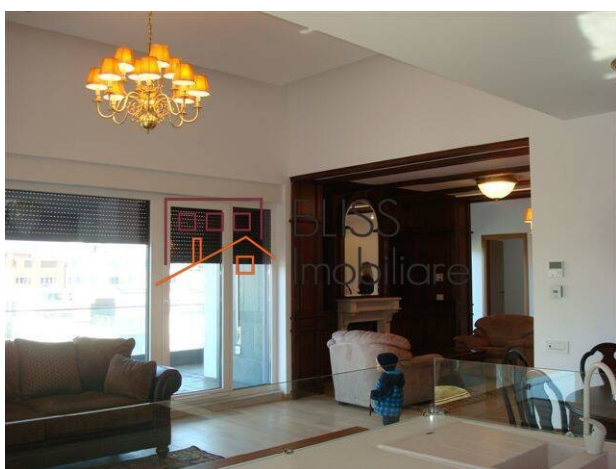

<https://blissimobiliare.ro>
(<https://blissimobiliare.ro>)

Violetta Tudorache

+40 729 005 624

contact@blissimobiliare.ro
(mailto:contact@blissimobiliare.ro)

Updated on 9 September 2024

2 bedroom penthouse apartment

Charles de Gaulle, Bucharest

Web Reference
#33511

<https://blissimobiliare.ro/en/apartment-penthouse-2-bedrooms-for-rent-dorobanti-primaverii-kiseleff-aviatorilor-bucharest-33511> (<https://blissimobiliare.ro/en/apartment-penthouse-2-bedrooms-for-rent-dorobanti-primaverii-kiseleff-aviatorilor-bucharest-33511>)

Description