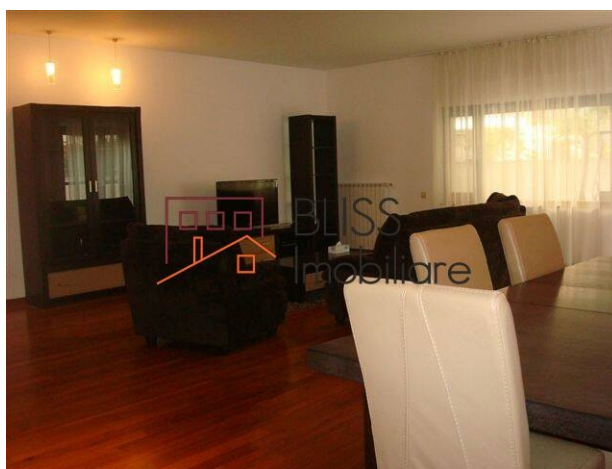

+40 729 005 624

contact@blissimobiliare.ro
(mailto:contact@blissimobiliare.ro)

Updated on 9 September 2024

3 bedroom apartment

Washington Residence, Dorobanti Capitale,
Bucharest

Web Reference

#34030

<https://blissimobiliare.ro/en/apartment-3-bedrooms-for-rent-dorobanti-primaverii-kiseleff-aviatorilor-bucharest-34030> (<https://blissimobiliare.ro/en/apartment-3-bedrooms-for-rent-dorobanti-primaverii-kiseleff-aviatorilor-bucharest-34030>)

Description

Apartament cu 4 camere decomandate, cu o suprafata utila de 160mp + 2 terase spatioase, avand impreuna o suprafata de 40mp.

- Complet mobilat si utilat
- Living spatios, bucatarie utilata si echipata complet (mobilier/electrocasnice), 3 dormitoare, o baie cu cada, o baie cu cada si cabina dus, un grup sanitar, hol cu dressinguri
- Curte independenta cu suprafata de 186mp
- Finisaje lux
- Multiple facilitati, incinta monitorizata video/paza 24 h, sala sport in incinta ansamblului, zona eleganta cu multa vegetatie