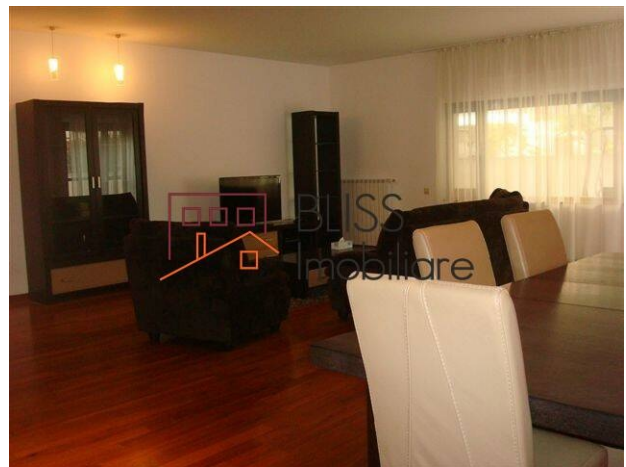

+40 729 005 624

contact@blissimobiliare.ro
(mailto:contact@blissimobiliare.ro)

Updated on 9 September 2024

3 bedroom apartment

Washington Residence, Dorobanti Capitale,
Bucharest

Web Reference
#34030

<https://blissimobiliare.ro/en/apartment-3-bedrooms-for-rent-dorobanti-primaverii-kiseleff-aviatorilor-bucharest-34030> (<https://blissimobiliare.ro/en/apartment-3-bedrooms-for-rent-dorobanti-primaverii-kiseleff-aviatorilor-bucharest-34030>)

Description

Apartment cu 4 camere decomandate, cu o suprafata utila de 160mp + 2 terase spatioase, avand impreuna o suprafata de 40mp.

- Complet mobilat si utilat
- Living spatios, bucatarie utilata si echipata complet (mobilier/electrocasnice), 3 dormitoare, o baie cu cada, o baie cu cada si cabina dus, un grup sanitar, hol cu dressinguri
- Curte independenta cu suprafata de 186mp
- Finisaje lux
- Multiple facilitati, incinta monitorizata video/paza 24 h, sala sport in incinta ansamblului, zona eleganta cu multa vegetatie