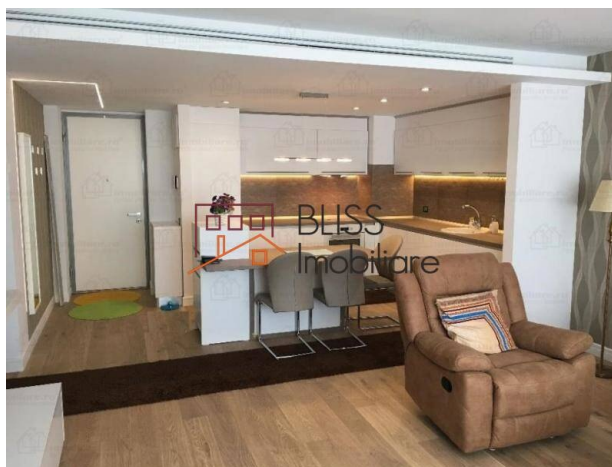

<https://blissimobiliare.ro/en/apartment-2-bedrooms-for-rent-herastrau-nordului-bucharest-38910>
(<https://blissimobiliare.ro/en/apartment-2-bedrooms-for-rent-herastrau-nordului-bucharest-38910>)

Description

Property details

Rooms no.	3
Useable surface	90m ²
Constructed surface	100m ²
Apartment type	Apartment
Type of rooms	Independent
Type of comfort	Deluxe
Bedrooms no.	2
Kitchens no.	1
Bathrooms no.	2
Building type	Block
Year built	2016
Config	1S+P+12
Floor	3
Balconies no.	1
State	Finished
Elevator	Yes
Parking inside	1

Amenities

 Equipped kitchen

 Dishwasher

 Furnished

 Building heating

 Air conditioning

Location

Photos