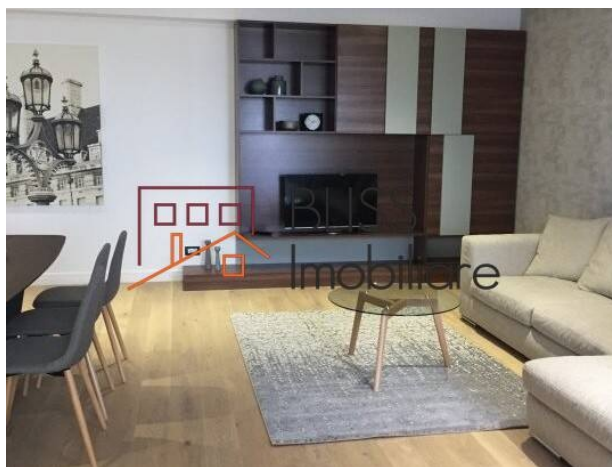

#44835

<https://blissimobiliare.ro/en/apartment-2-bedrooms-for-rent-herastrau-nordului-bucharest-44835>
(<https://blissimobiliare.ro/en/apartment-2-bedrooms-for-rent-herastrau-nordului-bucharest-44835>)

Description

Property details

Rooms no.	3
Useable surface	110m ²
Constructed surface	120m ²
Apartment type	Apartment
Type of rooms	Independent
Bedrooms no.	2
Kitchens no.	1
Bathrooms no.	2
Building type	Block
Year built	2016
Config	1S+P+12
Floor	10
Balconies no.	2
State	Finished
Elevator	Yes
Parking inside	1

Amenities

 Equipped kitchen

 Dishwasher

 Furnished

 Private heating

 Air conditioning

Location

Photos