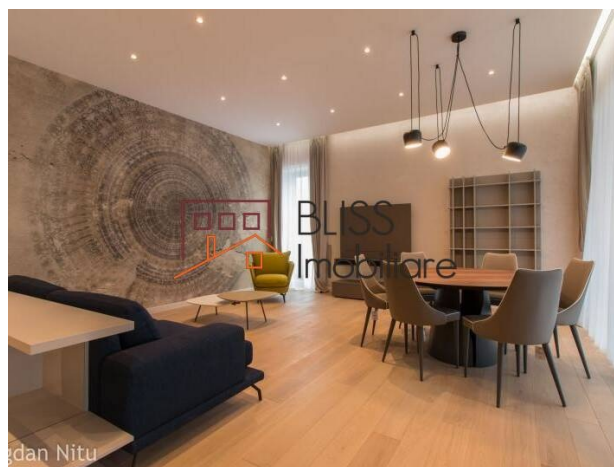

+40 729 005 624

contact@blissimobiliare.ro
(mailto:contact@blissimobiliare.ro)

Updated on 22 August 2025

Elegant 3-Bedroom Apartment

One Herastrau Park, Herastrau, Bucharest

Web Reference

#48522

<https://blissimobiliare.ro/en/apartment-3-bedrooms-for-rent-herastrau-nordului-bucharest-48522>
(<https://blissimobiliare.ro/en/apartment-3-bedrooms-for-rent-herastrau-nordului-bucharest-48522>)

Description

This exceptional, bright, and comfortable 4-room apartment is located in the prestigious Floreasca area, offering a spacious living environment perfect for those who value comfort and elegance. With a usable area of 170 square meters, the property is situated on the 8th floor of a modern building, featuring well-partitioned, large, and luminous rooms ideal for a sophisticated urban lifestyle.

Prime Location Next to Herastrau Park

The apartment boasts high-quality finishes and refined furnishings, contributing to its elegant and inviting ambiance. The rooms are thoughtfully laid out, providing both privacy and a harmonious flow between the different living areas. Every detail has been carefully selected to create a comfortable and functional space, suitable for a modern family.

The location in Floreasca adds significant value to this property, providing easy access to parks, top restaurants, cafes, and shopping centers. Known for its vibrant atmosphere, Floreasca is one of the most sought-after residential areas in Bucharest. Here, you will have the opportunity to enjoy the best the city has to offer, in a distinguished and refined setting.