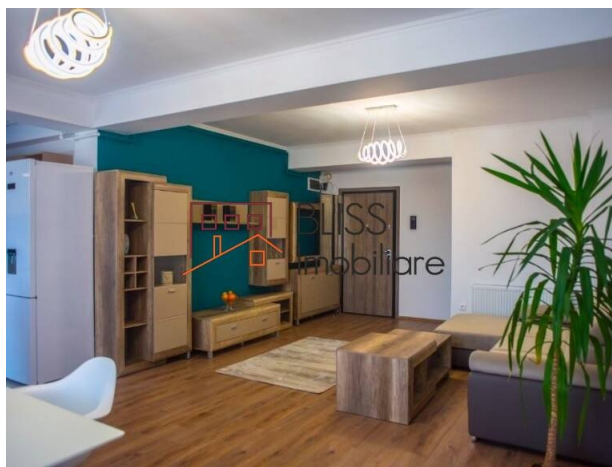

+40 729 005 624

contact@blissimobiliare.ro
(mailto:contact@blissimobiliare.ro)

Updated on 9 November 2021

2 bedroom apartment

Olympia Residence, Otopeni Odaile,
Bucharest / Ilfov

Web Reference
#48570

<https://blissimobiliare.ro/en/apartment-2-bedrooms-for-rent-otopeni-tunari-bucharest-ilfov-48570>
(<https://blissimobiliare.ro/en/apartment-2-bedrooms-for-rent-otopeni-tunari-bucharest-ilfov-48570>)

Description