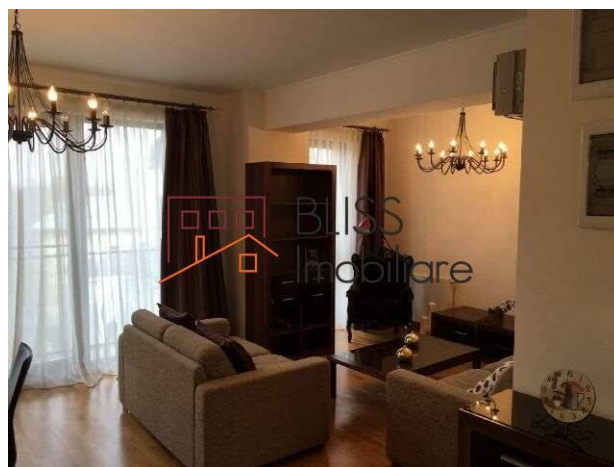

## 2 bedroom apartment

Parcul Kiseleff, Bucharest

Web Reference

**#48879**

<https://blissimobiliare.ro/en/apartment-2-bedrooms-for-rent-piata-victoriei-bucharest-48879>  
(<https://blissimobiliare.ro/en/apartment-2-bedrooms-for-rent-piata-victoriei-bucharest-48879>)

### Description

2 bedroom apartment, located in Piata Victoriei, in a building built in 2011, luxury comfort.

Detached, 4th floor from 4, having a total area of 100 sqm and a usable area of 79 sqm.

The apartment has 2 bathrooms, terrace with access from the living room and the master bedroom, 1 parking place in the underground garage, 24-hour security.

## Photos