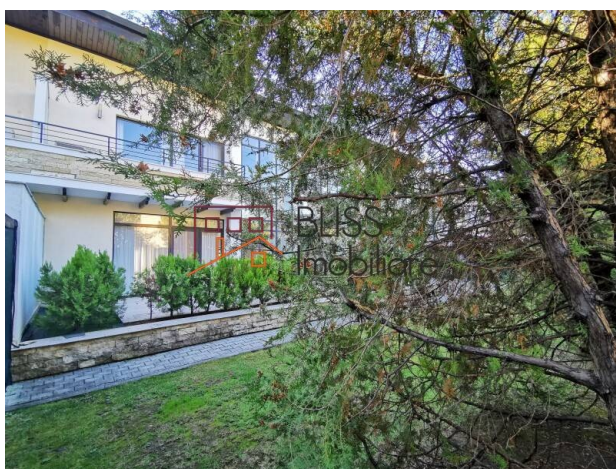

## Luxury villa in premium gated residential complex

Web Reference  
**#52113**

Willbrook Green Gate, Iancu Nicolae,  
Bucharest / Ilfov

<https://blissimobiliare.ro/en/villa-5-bedrooms-for-rent-iancu-nicolae-pipera-bucharest-ilfov-52113>  
(<https://blissimobiliare.ro/en/villa-5-bedrooms-for-rent-iancu-nicolae-pipera-bucharest-ilfov-52113>)

### Description

Modern villa near the Baneasa forest located in a top residential compound with 24 h/7 guarded and video surveillance.

## Spacious villa in green surroundings close to the International Schools

This Gf+1+at villa with large living with fireplace, 5 bedrooms, large fully equipped kitchen, spacious garden, garage and a large open multi functional space in the attic.

With very good access to main national road (DN1) and only 5 minutes to the Baneasa Commercial area.

This splendid villa is the best choice for those who like quiet green areas and the comfort of a modern and warm home without any headaches!