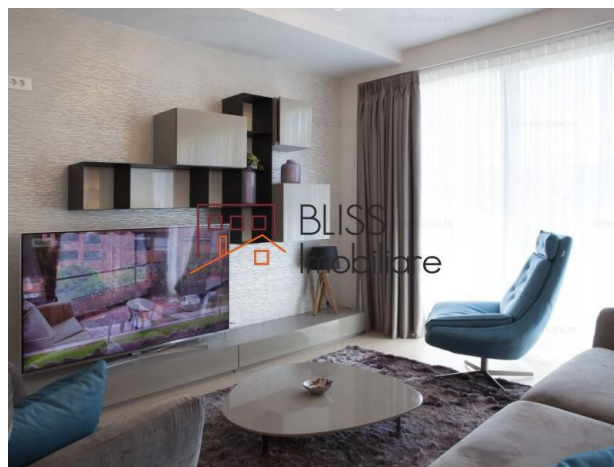

+40 729 005 624

contact@blissimobiliare.ro
(mailto:contact@blissimobiliare.ro)

Updated on 16 March 2019

2 bedroom apartment

Eclipse Residence, Dorobanti Capitale,
Bucharest

Web Reference

#58369

<https://blissimobiliare.ro/en/apartment-2-bedrooms-for-rent-dorobanti-primaverii-kiseleff-aviatorilor-bucharest-58369> (<https://blissimobiliare.ro/en/apartment-2-bedrooms-for-rent-dorobanti-primaverii-kiseleff-aviatorilor-bucharest-58369>)

Description

Superb apartment 136 sqm (108 useful) in the Dorobanti Capitale area.

Located on the 3rd floor and with extremely generous windows the apartment is very bright and offers a great view.

It has 2 bedrooms, 42 sqm living room, 3 bathrooms with a shower and separate bathtub in the master bedroom and a terrace of 9 sqm.

The apartment is fully furnished and equipped to the last detail. Everything is absolutely new.

Comfortable living with a smart-house system with lighting scenarios and temperature control over the Internet or from the central control panel.

The apartment benefits from 2 underground parking spaces. The elevator offers direct access in the apartment.

Live a high end live in a high end apartment in a high end area!