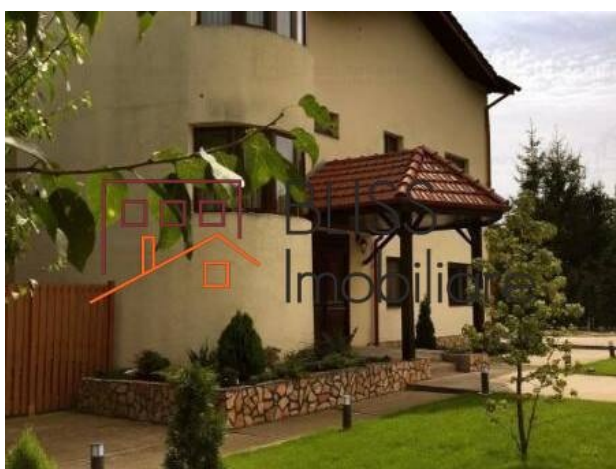

Violetta Tudorache

+40 729 005 624

contact@blissimobiliare.ro
(mailto:contact@blissimobiliare.ro)

Updated on 1 April 2026

Villa with attic and terrace overlooking the lake in Pipera

Web Reference
#6006

Pipera Sud, Bucharest / Ilfov

Description

Special villa located in the Pipera area, built in 2005, with a usable area of 550 sqm and a garden with an area of 2,000 sqm.

Villa in Pipera close to American School and British School

It has a basement with a technical room, 1 laundry, 1 dressing room and 1 storage room.

On the ground floor is a generous living room, dining, fully furnished Scavolini kitchen, 1 bathroom and opening to a terrace with an area of 110 square meters overlooking the lake.

On the 1st floor there are: 2 bedrooms and 1 guest bathroom, 1 double bedroom with bathroom, dressing room and 1 balcony.

The villa is located in the north-eastern part of Bucharest and has direct access to Balta Verde and quick access to Baneasa and Otopeni airports, to the new Bucharest-Ploiesti highway, but also to the Baneasa commercial area.